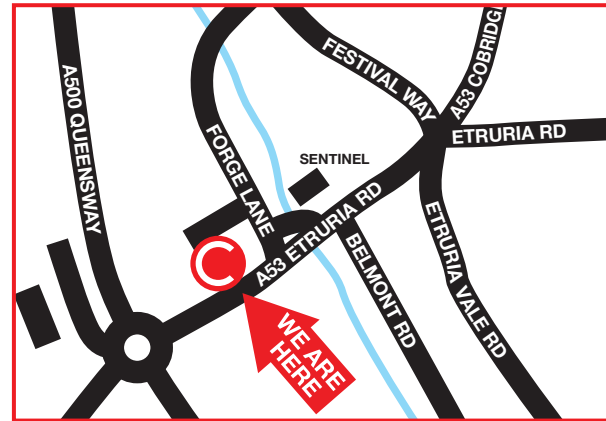

**BEST TRADE PRICE!**

**WE WON'T BE BEATEN ON PRICE**  
**CLIFTON TRADE BATHROOMS**

**Address:** Unit 1, Festival Trade Park, Crown Road, Stoke-on-Trent, Staffordshire, ST1 5NJ  
**Telephone:** 01782 207944  
**E-mail:** [stoke@ctb.co.uk](mailto:stoke@ctb.co.uk)