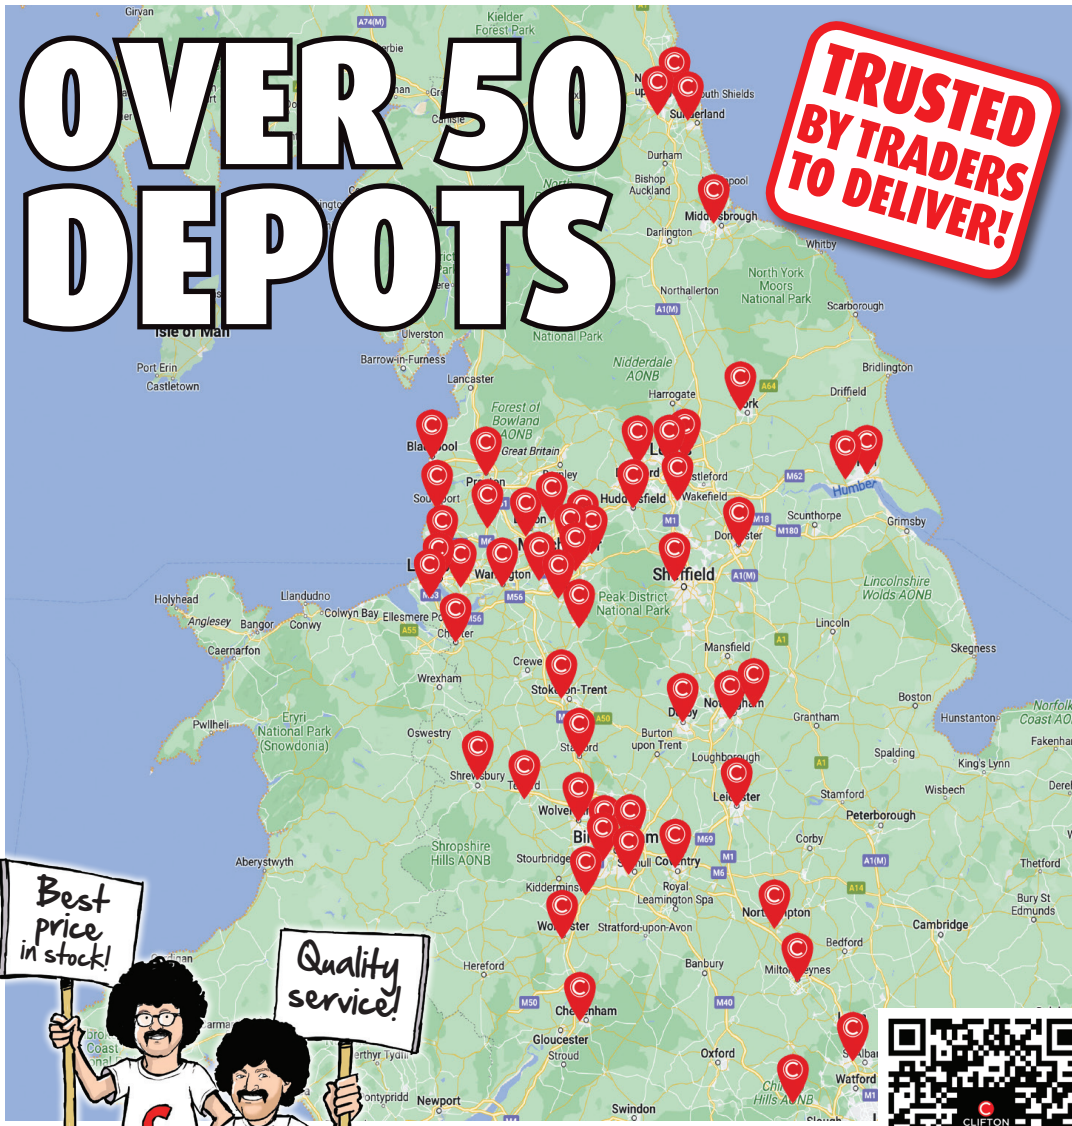

**IN-STOCK**

**SHOWROOM APPOINTMENTS**

Take a depot tour

LUXURY TILES AND BATHROOMS

Scan to view brochure

**TRADE RANGE**

CONTACT DEPOT TO ACTIVATE  
**YOUR CASH ACCOUNT**  
TODAY

**TRADE TRUSTED SERVICE**  
WE WILL SERVE YOUR CUSTOMERS