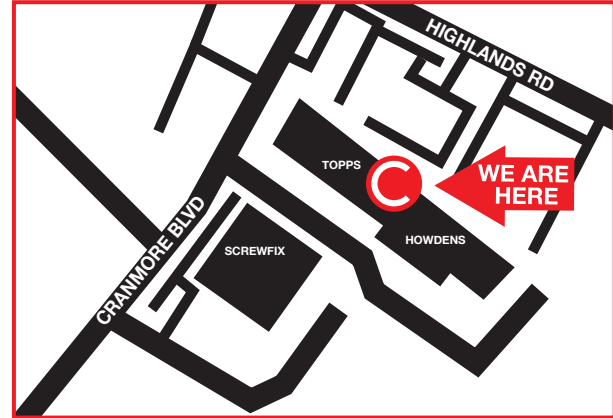

Taps, Furniture & PVC Wall Panels

Cartridges, Washers, Shower Glass, Runners, Handles, Seats & Fixings

BEST TRADE PRICE!

WE WON'T BE BEATEN ON PRICE
CLIFTON TRADE BATHROOMS

Address: Unit 5 Highlands Trade Park, Maidwell Drive, Off Cranmore Boulevard, Solihull, B90 4QN
Telephone: 0121 733 7349
E-mail: solihull@ctb.co.uk