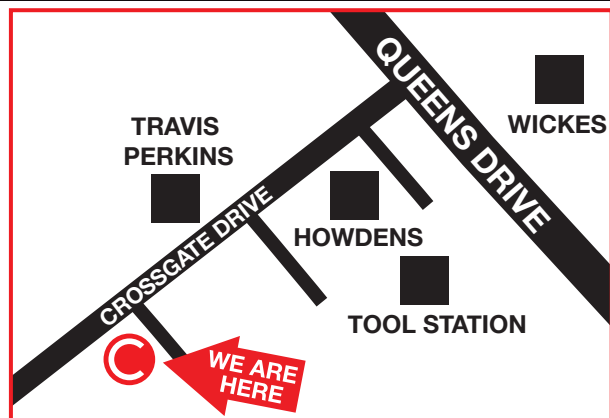

Taps, Furniture & PVC Wall Panels

Cartridges, Washers, Shower Glass, Runners, Handles, Seats & Fixings

BEST TRADE PRICE!

WE WON'T BE BEATEN ON PRICE
CLIFTON TRADE BATHROOMS

EXCLUSIVE TRADE OFFERS

Address: Unit D1, Crossgate Drive, Queens Drive Industrial Estate, Nottingham, NG2 1LW
Telephone: 0115 986 8224
E-mail: nottingham@ctb.co.uk