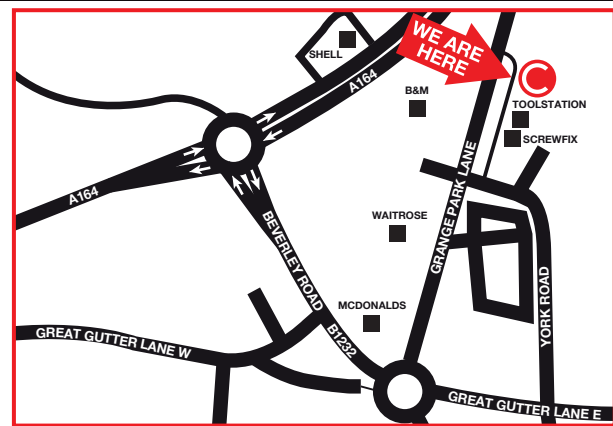

Taps, Furniture & PVC Wall Panels

Cartridges, Washers, Shower Glass, Runners, Handles, Seats & Fixings

BEST TRADE PRICE!

WE WON'T BE BEATEN ON PRICE
CLIFTON TRADE BATHROOMS

EXCLUSIVE TRADE OFFERS

Address: The Trade Yard, Grange Park Lane, Willerby, Hull, HU10 6XA
Telephone: 01482 422045
E-mail: hull.willerby@ctb.co.uk