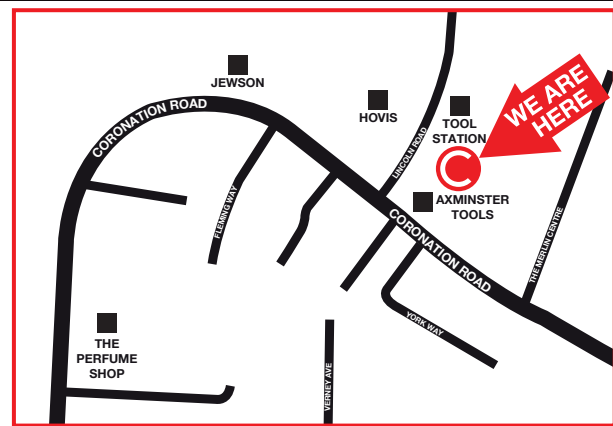

Taps, Furniture & PVC Wall Panels

Cartridges, Washers, Shower Glass, Runners, Handles, Seats & Fixings

BEST TRADE PRICE!

WE WON'T BE BEATEN ON PRICE
CLIFTON TRADE BATHROOMS

EXCLUSIVE TRADE OFFERS

Address: Unit 5, Wycombe Trade Park, Lincoln Road, High Wycombe HP12 3FF
Telephone: 01494 311627
E-mail: wycombe@ctb.co.uk