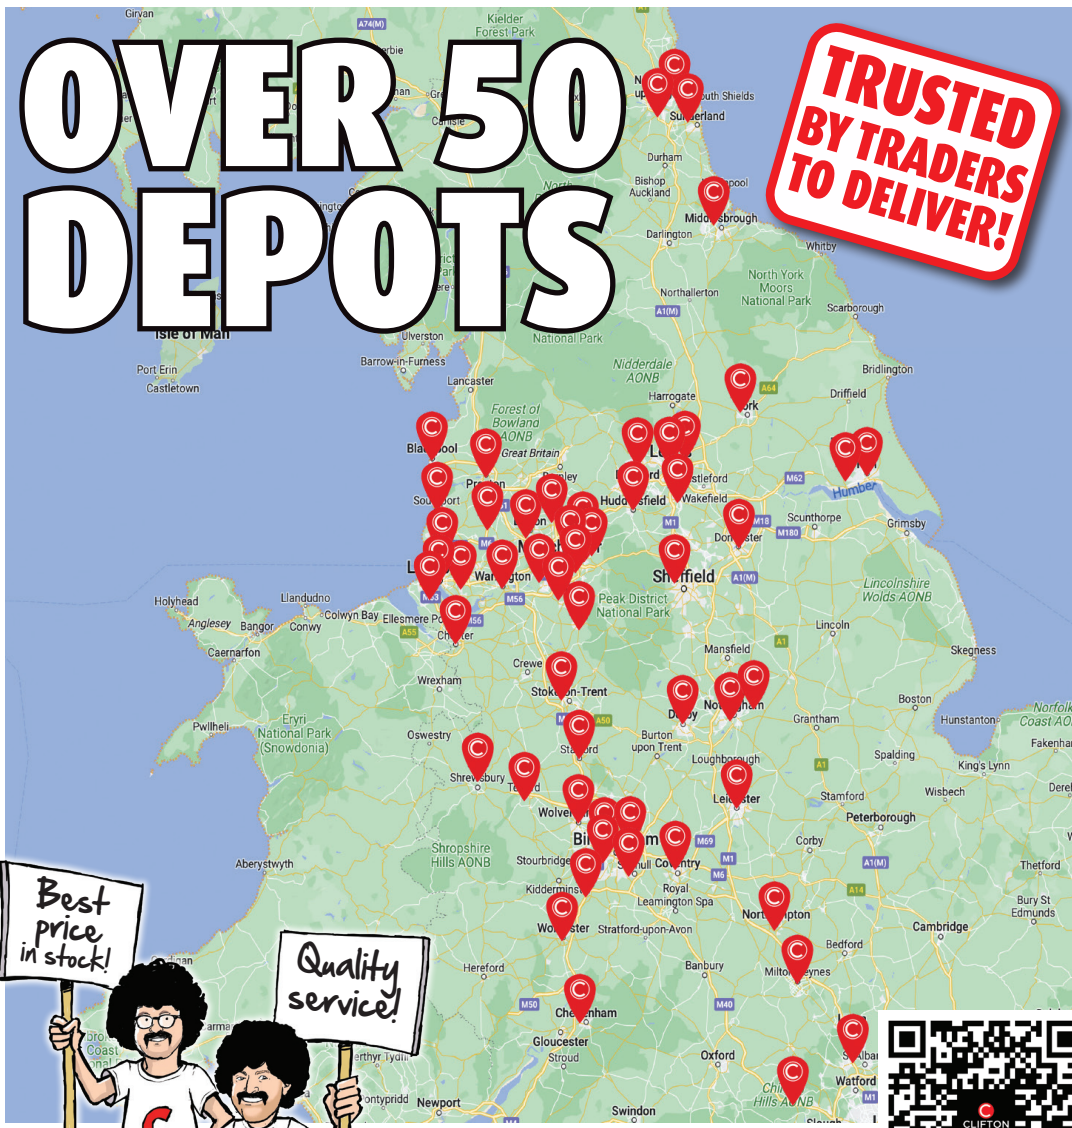

SHOWROOM APPOINTMENTS

OVER 50 DEPOTS

TRUSTED BY TRADERS TO DELIVER!

Take a depot tour

LUXURY TILES AND BATHROOMS

Scan to view brochure

TRADE RANGE

CONTACT DEPOT TO ACTIVATE
YOUR CASH ACCOUNT
TODAY