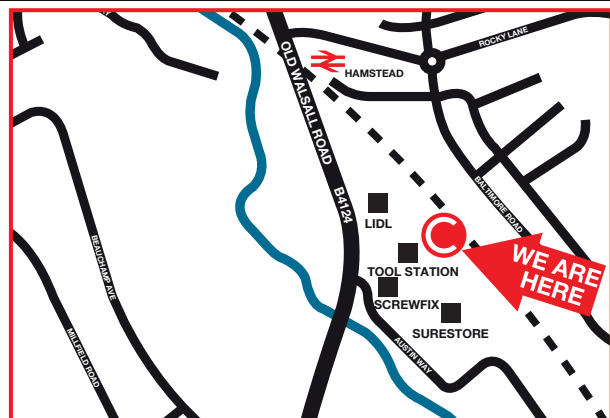

Taps, Furniture & PVC Wall Panels

Cartridges, Washers, Shower Glass, Runners, Handles, Seats & Fixings

BEST TRADE PRICE!

WE WON'T BE BEATEN ON PRICE
CLIFTON TRADE BATHROOMS

EXCLUSIVE TRADE OFFERS

Address: Unit 2, Prime Park, Old Walsall Rd, Hamstead, Birmingham. B42 1DTB
Telephone: 0121 661 6207
E-mail: hamstead@ctb.co.uk