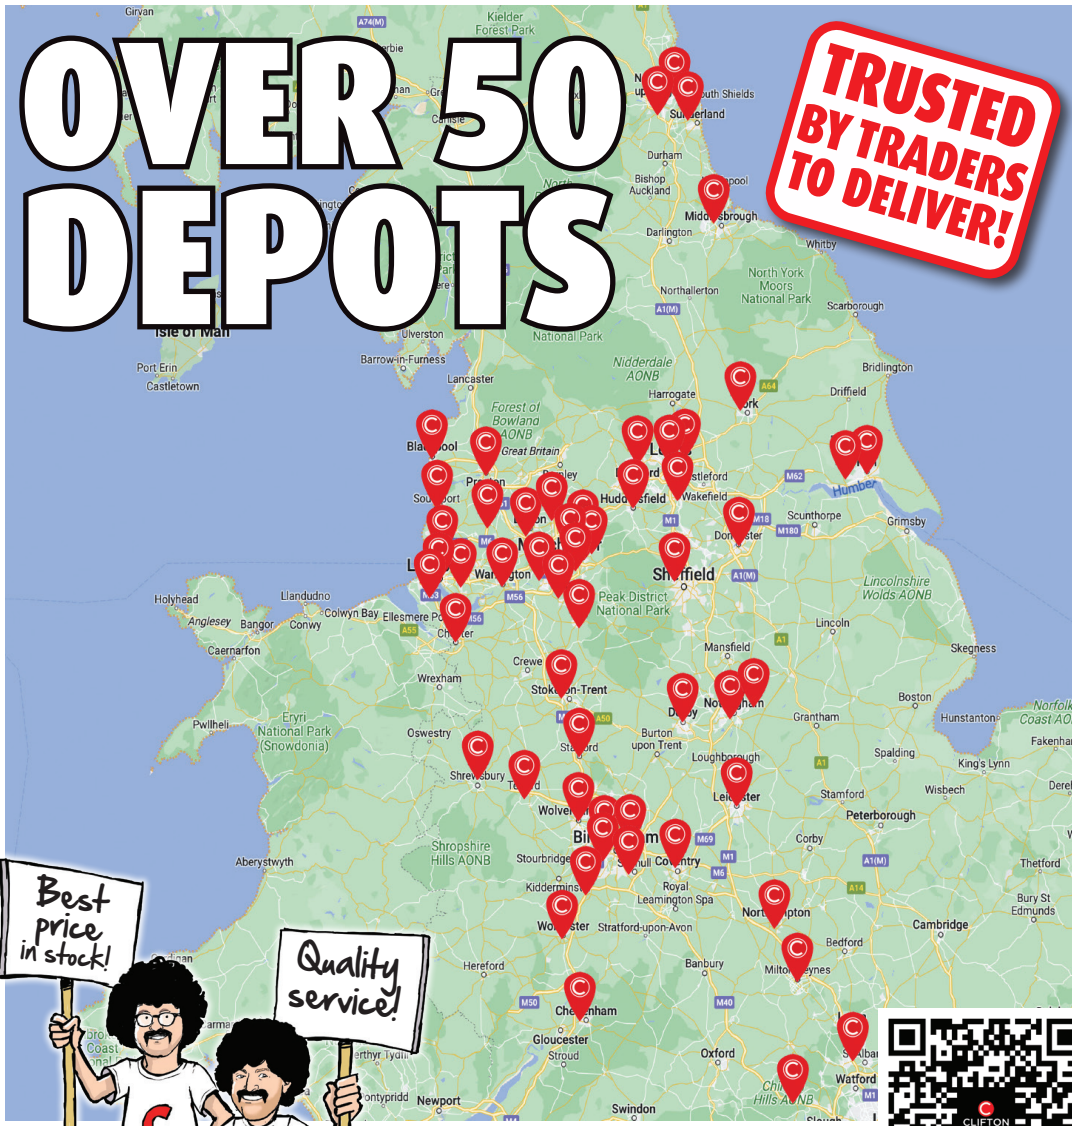

TRADE RANGE

great for day to day maintenance jobs

Affordable and stylish

Luxurious design and quality

PLATINUM
BY CLIFTON

Exceptional design and style

Ultra stylish designer products

FREE HOUSE MEASURE

A GREAT TEAM THAT CARE

IN-STOCK

SHOWROOM APPOINTMENTS

TRADE TRUSTED SERVICE

WE WILL SERVE YOUR CUSTOMERS

Take a depot tour

LUXURY TILES AND BATHROOMS

Scan to view brochure

TRADE RANGE

CONTACT DEPOT TO ACTIVATE

YOUR CASH ACCOUNT

TODAY