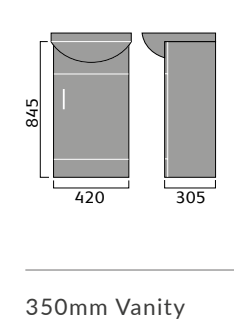

45cm Vanity Unit And Basin