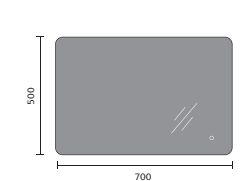

## MIRRORS & CABINETS

Bleu Bluetooth LED Mirror 700x500mm

Bleu Bluetooth LED Mirror 1200x600mm

Carina Mirror 700x600mm

Corvo LED Mirror Pendant 600mm

Corvo LED Mirror 700mm

Lesina Mirror 500x700mm

Lesina Mirror 600x800mm