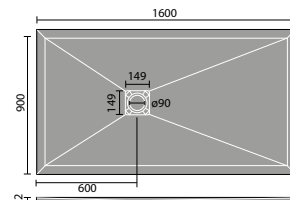

1600x900mm Rectangular