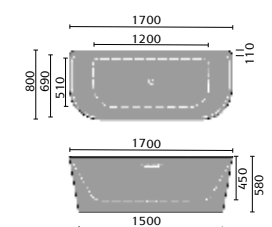

Flush to Wall Contemporary Freestanding Bath 1700x800mm