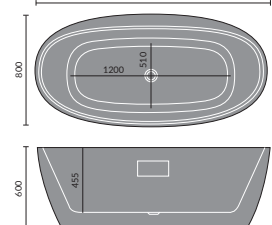

Round Freestanding Bath 1700x800mm