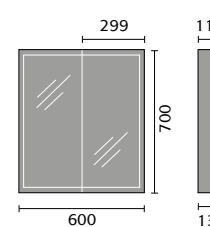

Lesina Mirror 1200x600mm

Levico LED Mirror Cabinet 500x700mm

Levico LED Mirror Cabinet 800x600mm

Livenza LED Mirror Cabinet 600x700mm

Livenza LED Mirror Cabinet 1200x700mm

Muritz LED Mirror 800x600mm

Olivo LED Mirror 600mm