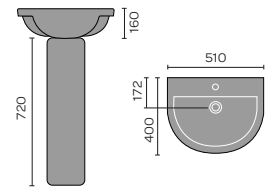

Florence 55cm Basin 1th and Pedestal