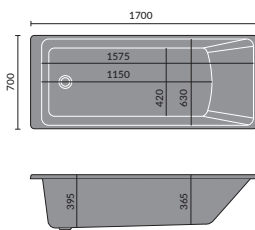

Edge Bath 1700x700mm