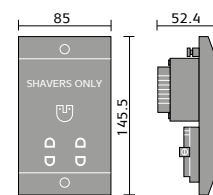

MIRRORS & CABINETS

Sillaro
Recessed Cabinet
500x700mm

Tegel LED Mirror
600x800mm

Tegel LED Mirror
800x600mm

Varese Mirror
550x800mm

Velino Mirror
Round 600mm

Velino Mirror
Rectangle
500x700mm

LIGHTING

For full specifications please go to www.ctb.co.uk

Dimmable LED
Ceiling Light

LED Ceiling Light
(IP65 rated)

LED Shower Ceiling
Light And Fan

Wireless Switch

Extractor Fan

Dual Socket
Shaver Socket (240v)

PVC WATERWALL TRIM Suitable for 10mm thick wall panels featured on PG171			
	WHITE	ALUMINIUM	BLACK
1 Internal	WWT10IW	WWT10IC	WWT10IC
2 Scotia	-	WWT10S	-
3 External	WWT10EW	WWT10EC	-
4 L-Shape	-	WWT10L	WWT10L
5 End U	WWT10EUW	WWT10EU	WWT10EU
6 H Join	WWT10HJW	WWT10H	-
7 Base Seal	-	WWT10B	-

PVC WATERWALL TRIM Suitable for 5mm thick wall panels featured on PG171			
	WHITE	ALUMINIUM	SILVER
1 Internal	WWT5IW	-	-
2 Scotia	WWT5SW	-	-
5 End U	WWT5EUW	-	WWT5EUS
6 H Join	WWT5HJW	-	-

LUXURY WATERWALL TRIM Suitable for 11mm thick luxury panels featured on PG169	
	BRUSHED NICKEL
Internal Corner	WWLNTCI11
External Corner	WWLNTCE11
Edge Trim	WWLNTTE11
H Joint	WWLNTTH11

Timber Battens:
(45x21mm) Battens are recommended to be fitted at a maximum distance of 500mm apart.

Panel Fitting:
Fit panels 3mm above bath, shower tray or floor. Seal expansion gap with Waterwall sealant.

Panel and Decor Strip Sealing:
Seal all square edge tongue and groove joints with Waterwall sealant. Always seal inside each profile prior to inserting panel.