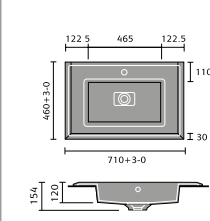

DELPHINA

Delphina 700 Vanity Basin