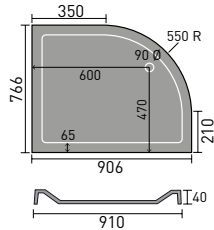

900x760mm Quad LH Shown