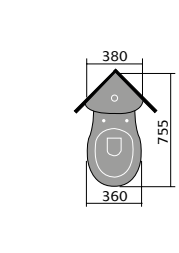

Rimini Corner Toilet