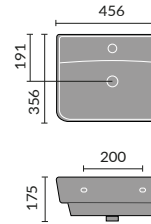

## CORSICA

Corsica Back  
To Wall Toilet

Corsica Flush  
To Wall Toilet

Corsica Open  
Backed Toilet

Corsica 55cm Basin  
1th and Pedestal

Corsica 45cm  
Cloakroom

Corsica Ease  
Toilet