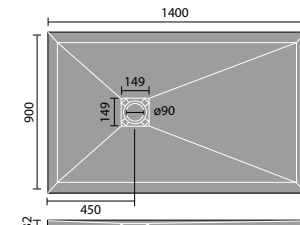

1400x900mm Rectangular