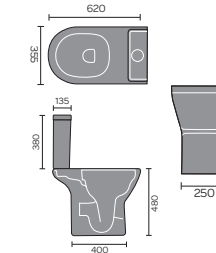

## PROVENCE

Provence Wall Hanging Toilet

Provence Back To Wall Toilet

Provence Ease Back To Wall Toilet

Provence Flush To Wall Toilet

Provence Open Backed Toilet

Provence Ease Toilet And Seat

Provence 60cm Basin 1th And Semi / Full Pedestal