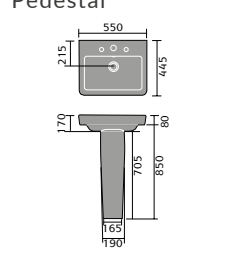

Valencia 55cm Basin 1th and Pedestal