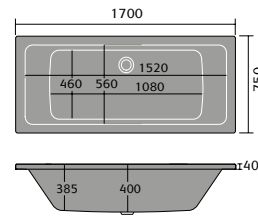

STANDARD BATHS

Elegant Double Ended Bath 1700x750mm