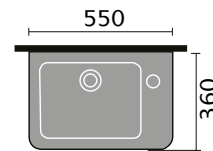

Spacesaver Square
Semi Recessed Basin