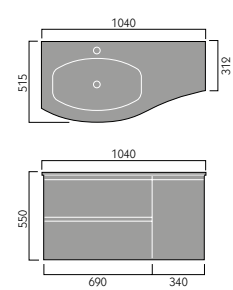

Tauri 1000 Vanity LH