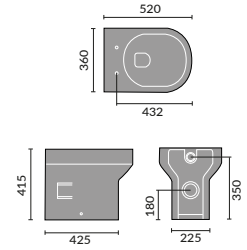

FLORENCE

Florence Back To Wall Toilet