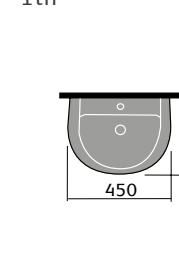

Rimini 45cm Cloakroom Basin 1th