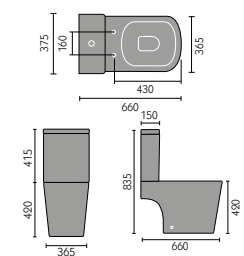

## PROVENCE

Provence Wall Hanging Toilet

Provence Back To Wall Toilet

Provence Ease Back To Wall Toilet

Provence Flush To Wall Toilet

Provence Open Backed Toilet

Provence Ease Toilet And Seat

Provence 60cm Basin 1th And Semi / Full Pedestal