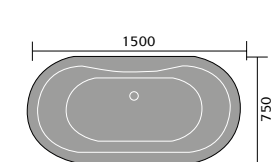

Roll Top Freestanding Bath 1500x750mm