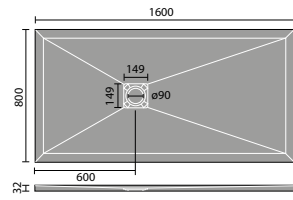

1600x800mm Rectangular