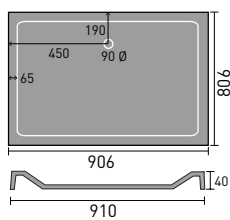

900x800mm Rectangular