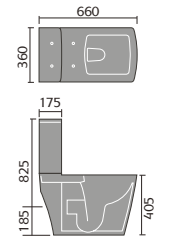

## CORSICA

Corsica Back  
To Wall Toilet

Corsica Flush  
To Wall Toilet

Corsica Open  
Backed Toilet

Corsica 55cm Basin  
1th and Pedestal

Corsica 45cm  
Cloakroom

Corsica Ease  
Toilet