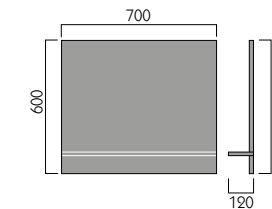

## MIRRORS & CABINETS

Bleu Bluetooth LED Mirror 700x500mm

Bleu Bluetooth LED Mirror 1200x600mm

Carina Mirror 700x600mm

Corvo LED Mirror Pendant 600mm

Corvo LED Mirror 700mm

Lesina Mirror 500x700mm

Lesina Mirror 600x800mm