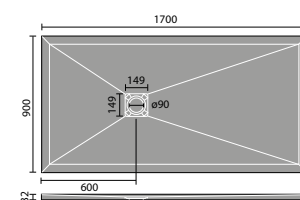

1700x900mm Rectangular