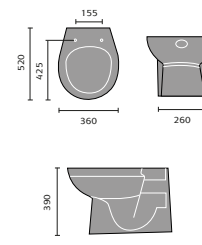

RIMINI

Rimini Back To Wall Toilet