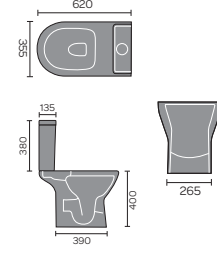

## PROVENCE

Provence Wall Hanging Toilet

Provence Back To Wall Toilet

Provence Ease Back To Wall Toilet

Provence Flush To Wall Toilet

Provence Open Backed Toilet

Provence Ease Toilet And Seat

Provence 60cm Basin 1th And Semi / Full Pedestal