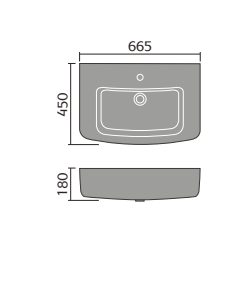

65cm Vanity Basin