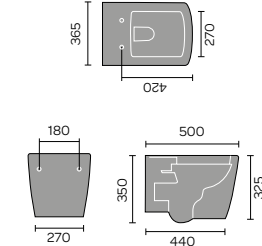

CERIANA

Ceriana Wall
Hanging Toilet