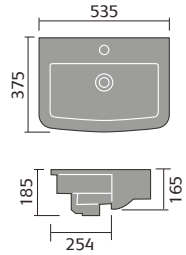

## FURNITURE BASINS

Bordeaux 55cm  
Semi Recessed Basin

Ceriana 54cm  
Semi Recessed Basin

Classic 56cm  
Semi Recessed Basin

Contemporary  
60cm Basin

Corsica 50cm  
Semi Recessed Basin

Florence 51cm  
Semi Recessed Basin