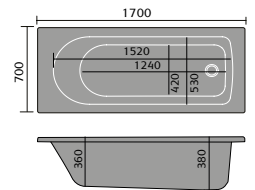

Round Acrylic Bath 1700x700mm