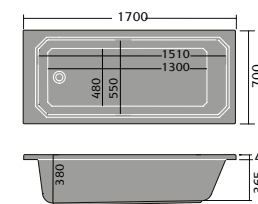

Roma Bath 1700x700mm