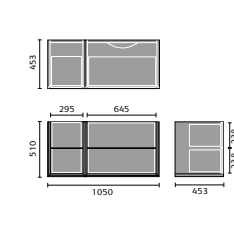

Delphina 1000 Vanity RH