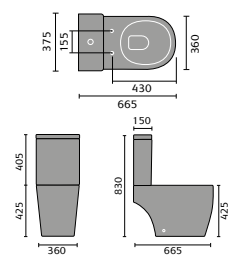

Genoa Open Backed Toilet