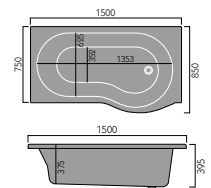

SHOWER BATHS

Round Showerbath 1500x850mm LH or RH (RH shown)