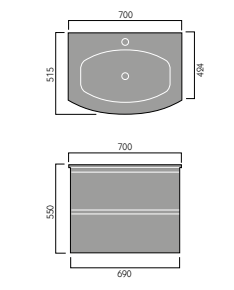

TAURI

Tauri 700 Vanity