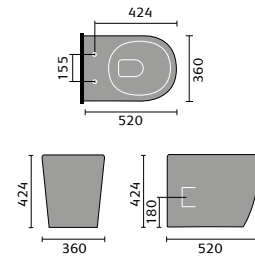

Genoa Back To Wall Toilet