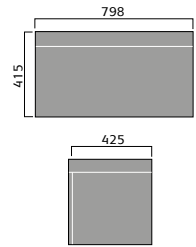

## AVIOR

Avior 80cm Wall Mounted Cabinet

Avior 55cm Wall Mounted Cabinet

Avior 55cm Floor Standing Cabinet

Avior 55cm Floor Standing Double Door Cabinet

Avior 50cm Wall Mounted Compact

Avior 50cm Floor Standing Compact