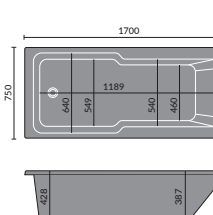

## MIRRORS & CABINETS

Bleu Bluetooth LED Mirror 700x500mm

Bleu Bluetooth LED Mirror 1200x600mm

Carina Mirror 700x600mm

Corvo LED Mirror Pendant 600mm

Corvo LED Mirror 700mm

Lesina Mirror 500x700mm

Lesina Mirror 600x800mm