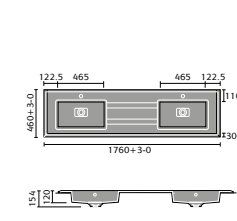

Delphina 1800 Vanity Basin