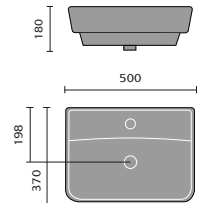

## FURNITURE BASINS

Bordeaux 55cm  
Semi Recessed Basin

Ceriana 54cm  
Semi Recessed Basin

Classic 56cm  
Semi Recessed Basin

Contemporary  
60cm Basin

Corsica 50cm  
Semi Recessed Basin

Florence 51cm  
Semi Recessed Basin