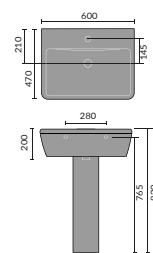

## PROVENCE

Provence Wall Hanging Toilet

Provence Back To Wall Toilet

Provence Ease Back To Wall Toilet

Provence Flush To Wall Toilet

Provence Open Backed Toilet

Provence Ease Toilet And Seat

Provence 60cm Basin 1th And Semi / Full Pedestal