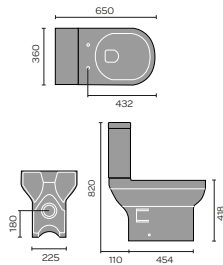

Florence Open Backed Toilet