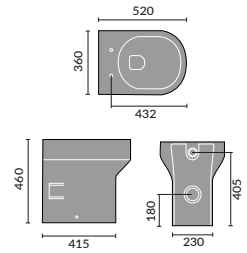

Florence Ease Back To Wall Toilet