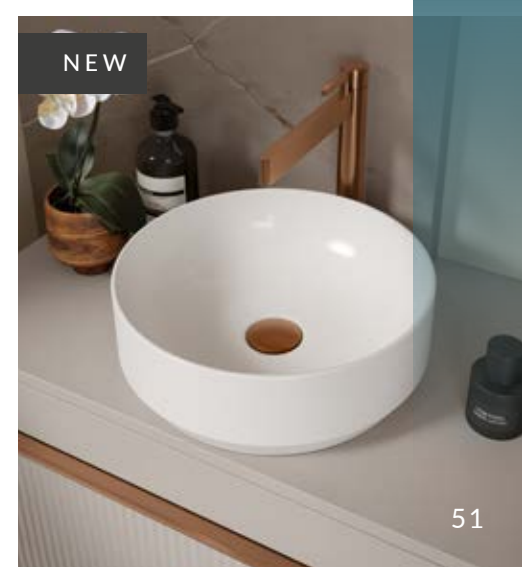

AVIOR COUNTER

AVAILABLE IN FIVE FINISHES.

TYPE	GLOSS WHITE	GLOSS GREY	GLOSS LIGHT GREY	MATT STONE	FLUTED MATT STONE
80cm Wall Mounted	@FMAVCTWWM8	@FMAVCTGWM8	@FMAVCTGLWM8	@FMAVCTSMWM8	@FMAVCTFSMWM8
55cm Wall Mounted	@FMAVCTWWM	@FMAVCTGWM	@FMAVCTGLWM	@FMAVCTSMWM	-
55cm Floor Standing	@FMAVCTWFS	@FMAVCTGFS	@FMAVCTGLFS	@FMAVCTSMFS	@FMAVCTFSMFS
55cm Double Door	@FMAVCTWDD	@FMAVCTGDD	@FMAVCTGLDD	@FMAVCTSMDD	-

See page 65 for a choice of basins.