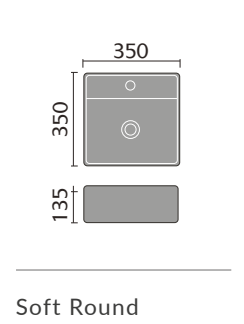

Square Countertop Basin - 1 Tap Hole