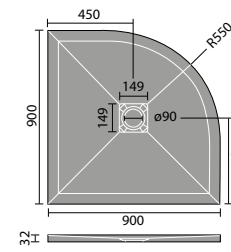

# LUXURY STONE SHOWER TRAYS

800mm Quad

900mm Quad

800mm Square

900mm Square

1200x800mm Rectangular

1200x900mm Rectangular

1400x800mm Rectangular