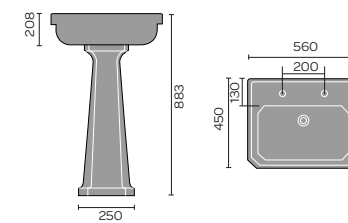

Classic 56cm Basin
2th and Pedestal