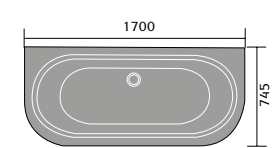

Flush to Wall Roll Top Bath 1700x745mm