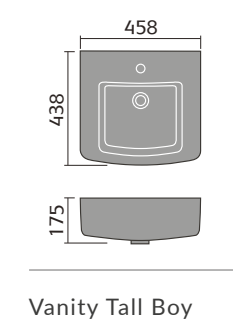

## CONTEMPORARY VANITY UNITS

65cm Vanity Unit And Basin

65cm Vanity Basin

55cm Vanity Unit And Basin

55cm Vanity Basin

45cm Vanity Unit And Basin

45cm Vanity Basin

Vanity WC Unit