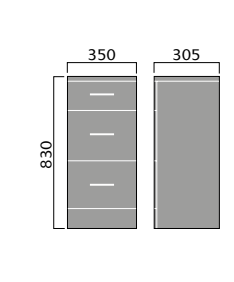

350mm Vanity Drawer Unit