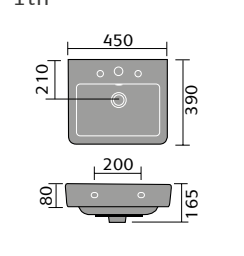

Valencia 45cm Cloakroom Basin 1th