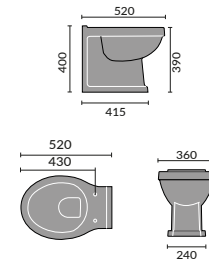

CLASSIC

Classic
Back To Wall Toilet