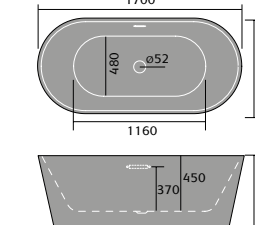

Oval Freestanding Bath 1700x800mm