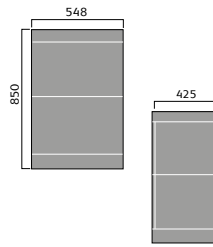

## AVIOR

Avior 80cm Wall Mounted Cabinet

Avior 55cm Wall Mounted Cabinet

Avior 55cm Floor Standing Cabinet

Avior 55cm Floor Standing Double Door Cabinet

Avior 50cm Wall Mounted Compact

Avior 50cm Floor Standing Compact