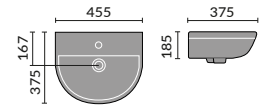

Florence 45cm Cloakroom Basin 1th