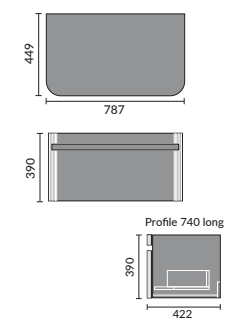

Pavo 800 Counter