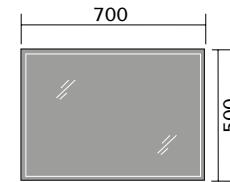

## MIRRORS & CABINETS

Bleu Bluetooth LED Mirror 700x500mm

Bleu Bluetooth LED Mirror 1200x600mm

Carina Mirror 700x600mm

Corvo LED Mirror Pendant 600mm

Corvo LED Mirror 700mm

Lesina Mirror 500x700mm

Lesina Mirror 600x800mm