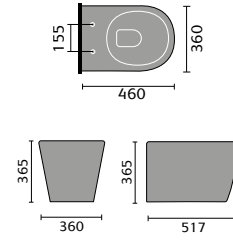

GENOA

Genoa Wall Hanging Toilet