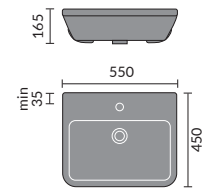

Provence 55cm
Semi Recessed Basin