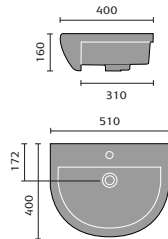

## FURNITURE BASINS

Bordeaux 55cm  
Semi Recessed Basin

Ceriana 54cm  
Semi Recessed Basin

Classic 56cm  
Semi Recessed Basin

Contemporary  
60cm Basin

Corsica 50cm  
Semi Recessed Basin

Florence 51cm  
Semi Recessed Basin