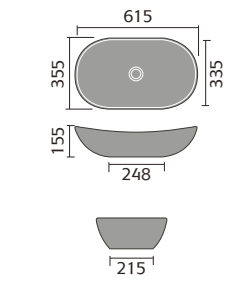

COUNTERTOP BASINS

Oval Countertop Basin