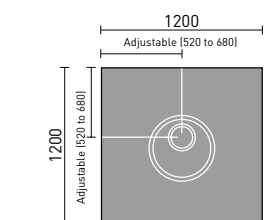

1200mm Smart Deck
WRSD12