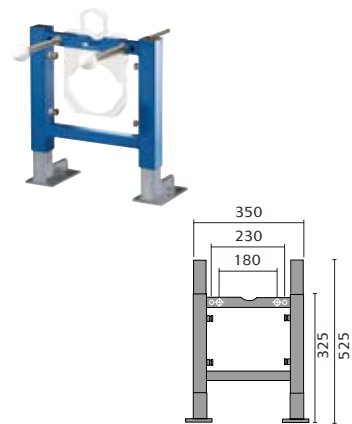

FRAMES & CONCEALED CISTERNS

Wall Hung Frame
PORIMWF