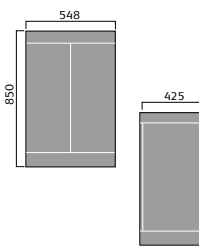

## AVIOR

Avior 80cm Wall Mounted Cabinet

Avior 55cm Wall Mounted Cabinet

Avior 55cm Floor Standing Cabinet

Avior 55cm Floor Standing Double Door Cabinet

Avior 50cm Wall Mounted Compact

Avior 50cm Floor Standing Compact