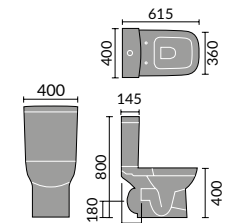

## BORDEAUX

Bordeaux  
Back to Wall  
Toilet

Bordeaux 55cm  
Basin 1th Full  
Pedestal

Bordeaux  
Flush to Wall  
Toilet

Bordeaux 55cm  
Basin 1th Semi  
Pedestal

Bordeaux  
Open Backed  
Toilet

Bordeaux 45cm  
Cloakroom Basin  
1th