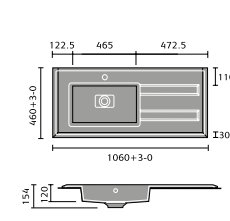

Delphina 1000 Vanity LH Basin