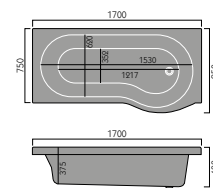

Round Showerbath 1700x850mm LH or RH (RH shown)