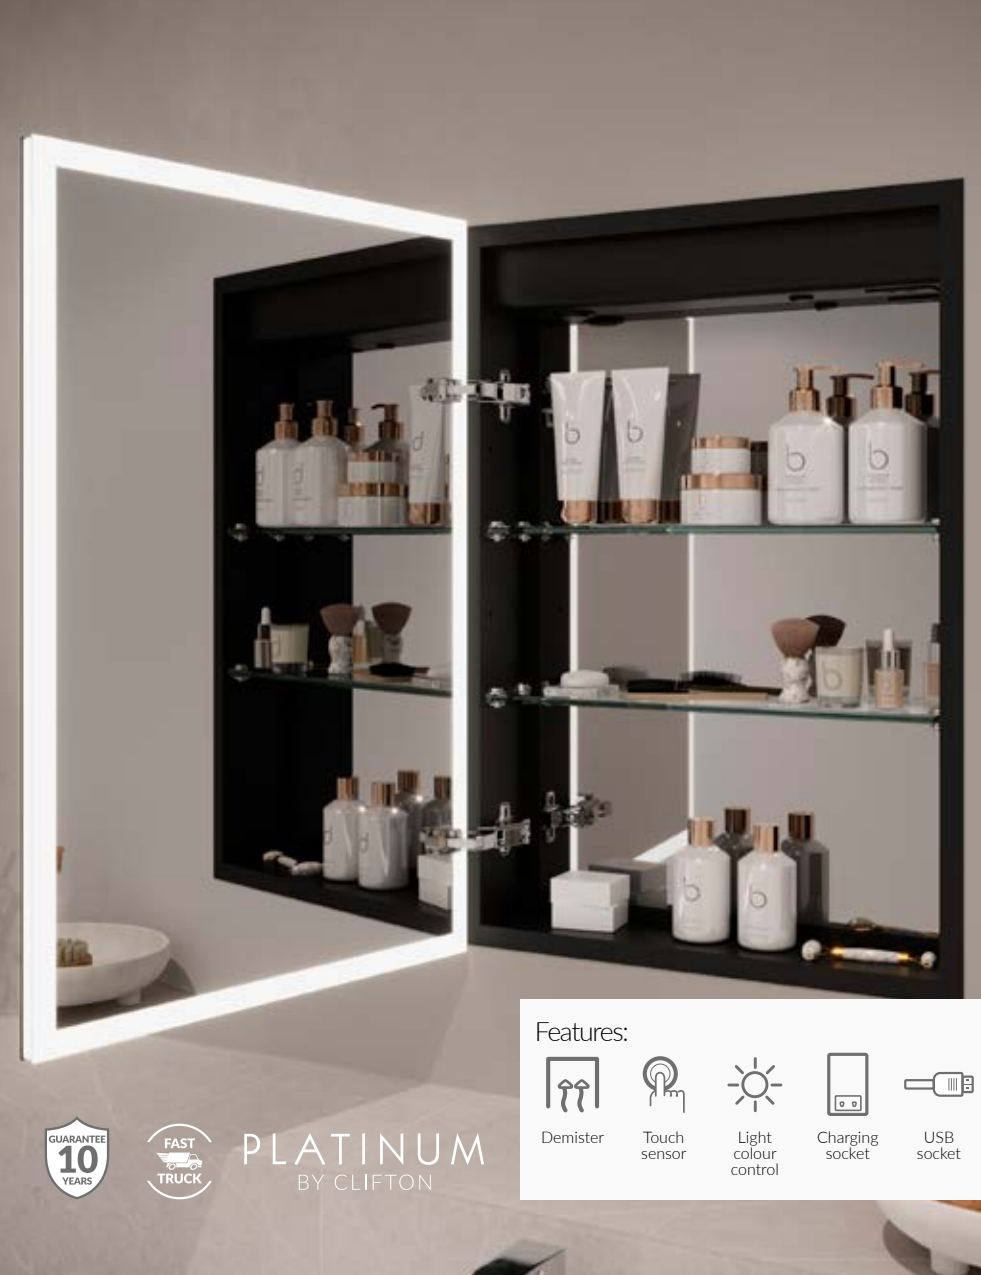

# MURITZ

Illuminated black frame and built in shelf with smart phone charging pad.

Muritz LED Mirror  
800x600mm  
MMURB8

Features:

PLATINUM  
BY CLIFTON

PLATINUM  
BY CLIFTON

Features:

# SILLARO

Sleek and stylish storage with this recessed cabinet with loads of features.

Sillaro  
Recessed  
Cabinet  
500x700mm  
MCSILR5