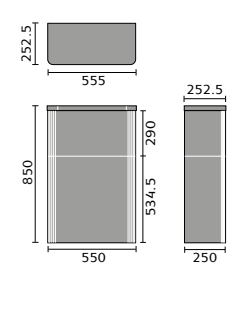

Pavo WC Unit