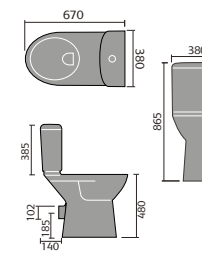

Rimini Ease Toilet