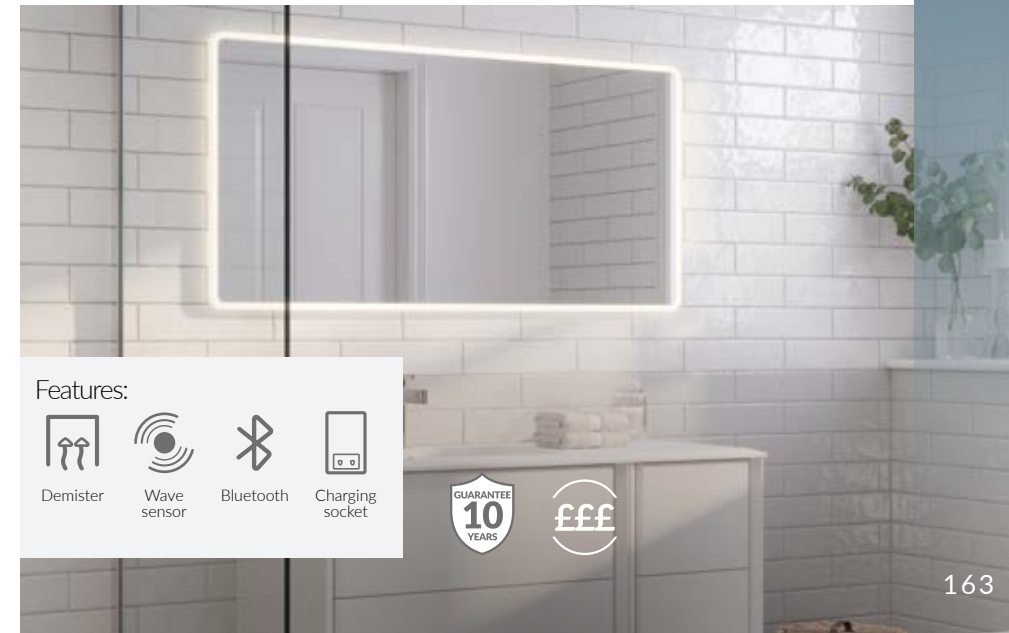

Bleu Bluetooth LED Mirror

SIZE	CODE
700x500mm	MMLBS
1200x600mm	MMLBL