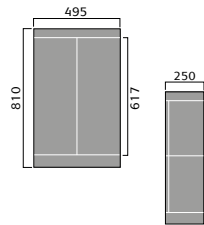

## AVIOR

Avior 80cm Wall Mounted Cabinet

Avior 55cm Wall Mounted Cabinet

Avior 55cm Floor Standing Cabinet

Avior 55cm Floor Standing Double Door Cabinet

Avior 50cm Wall Mounted Compact

Avior 50cm Floor Standing Compact