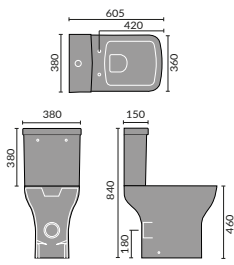

## CORSICA

Corsica Back  
To Wall Toilet

Corsica Flush  
To Wall Toilet

Corsica Open  
Backed Toilet

Corsica 55cm Basin  
1th and Pedestal

Corsica 45cm  
Cloakroom

Corsica Ease  
Toilet