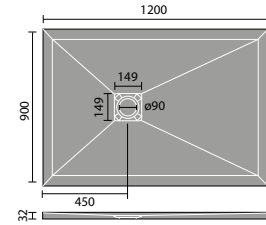

# LUXURY STONE SHOWER TRAYS

800mm Quad

900mm Quad

800mm Square

900mm Square

1200x800mm Rectangular

1200x900mm Rectangular

1400x800mm Rectangular