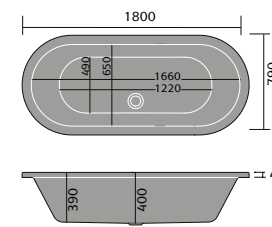

FREESTANDING BATHS

Contemporary Freestanding Bath 1800x800mm