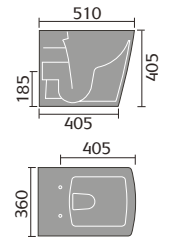

Ceriana Back
To Wall Toilet