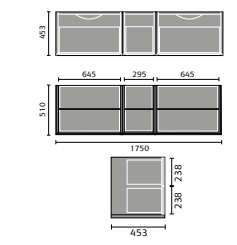

Delphina 1800 Vanity