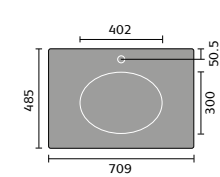

Classic 700 Countertop