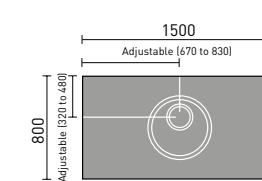

1000mm Smart Deck  
WRSD10

1200mm Smart Deck  
WRSD12

1200x750mm  
Smart Deck  
WRSD1275

1300x800mm  
Smart Deck  
WRSD138

1400x900mm  
Smart Deck  
WRSD149

1500x800mm  
Smart Deck  
WRSD158

All our Smart Decks  
have a rotating drain  
plate