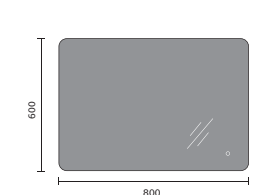

## MIRRORS & CABINETS

Bleu Bluetooth LED Mirror 700x500mm

Bleu Bluetooth LED Mirror 1200x600mm

Carina Mirror 700x600mm

Corvo LED Mirror Pendant 600mm

Corvo LED Mirror 700mm

Lesina Mirror 500x700mm

Lesina Mirror 600x800mm