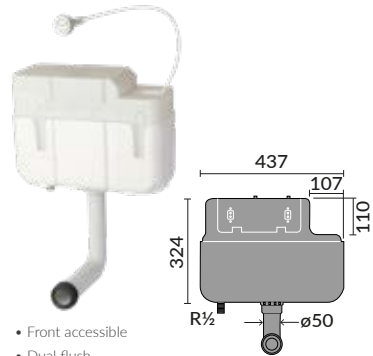

## FRAMES & CONCEALED CISTERNS

Wall Hung Frame  
PORIMWF

Wall Hung Easy Fit Frame and Connector Kit  
@POWHAF

Luxury Wall Hanging WC  
Frame and Cistern  
@POLWHF

Concealed Cistern  
PODFCCE

- Front accessible
- Dual flush
- Cable operated