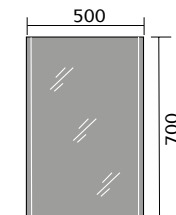

Levico LED Mirror Cabinet 500x700mm