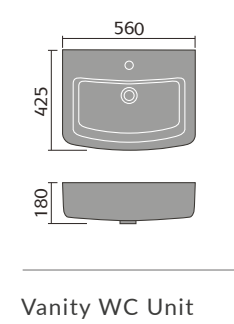

## CONTEMPORARY VANITY UNITS

65cm Vanity Unit And Basin

65cm Vanity Basin

55cm Vanity Unit And Basin

55cm Vanity Basin

45cm Vanity Unit And Basin

45cm Vanity Basin

Vanity WC Unit