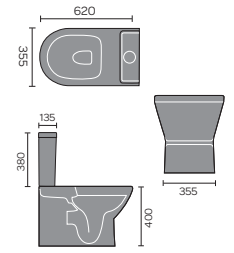

## PROVENCE

Provence Wall Hanging Toilet

Provence Back To Wall Toilet

Provence Ease Back To Wall Toilet

Provence Flush To Wall Toilet

Provence Open Backed Toilet

Provence Ease Toilet And Seat

Provence 60cm Basin 1th And Semi / Full Pedestal