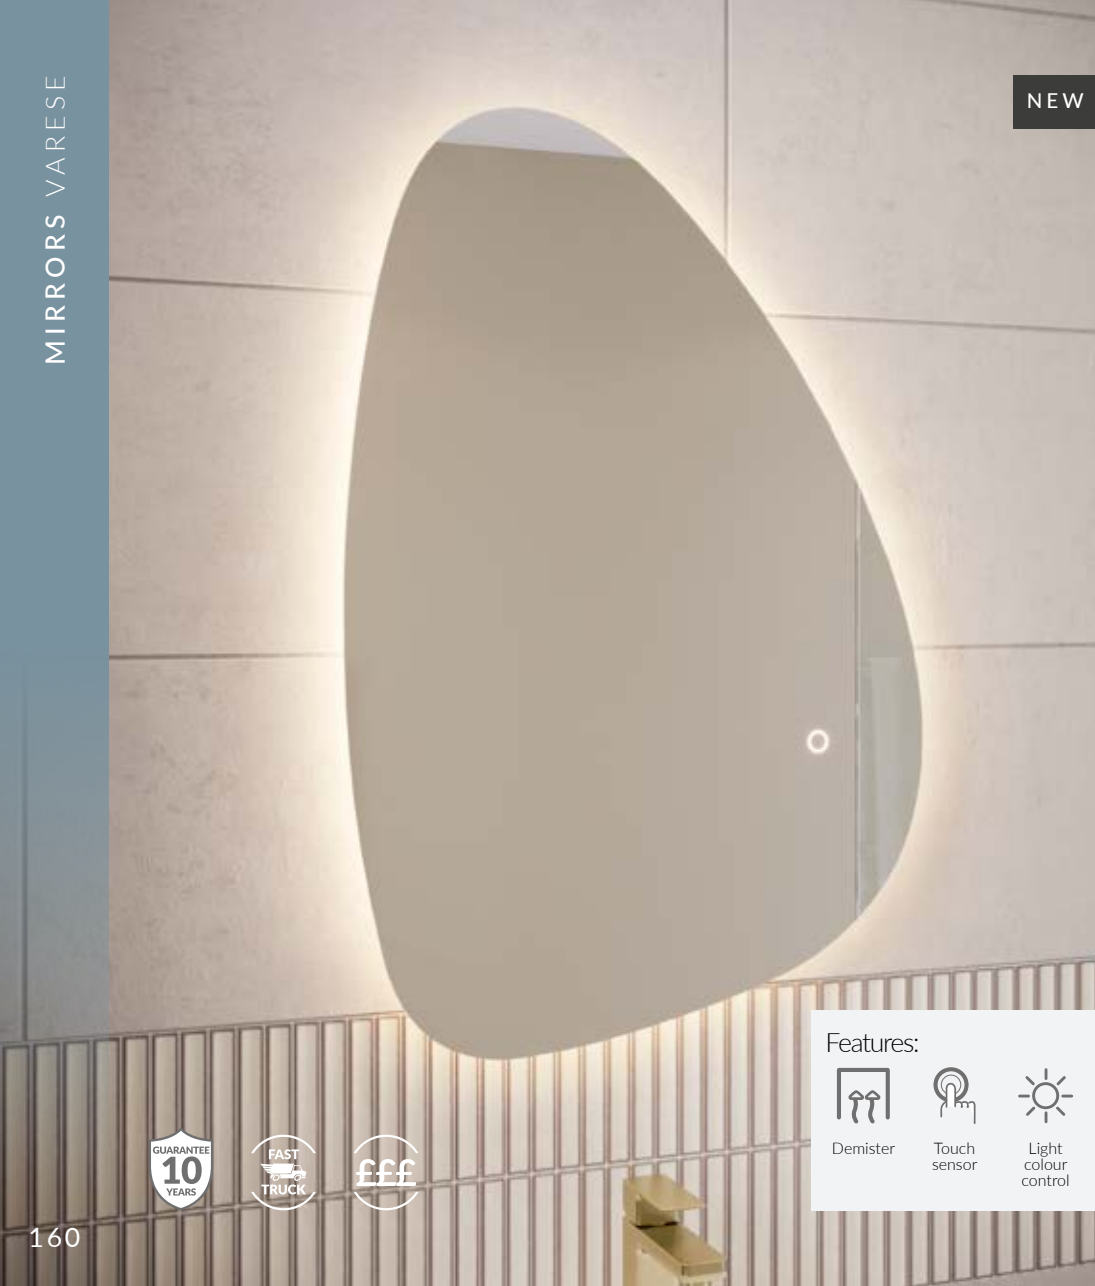

Demister to stop steaming from hot showers

Touch sensor

Phone charging pad

Light colour control

Image for demonstration purpose only.

NEW

# VARESE

Pebble shaped with back-lit illumination.

Varese  
550x800mm  
MMVARP

Features:

Demister

Touch sensor

Light colour control

GUARANTEE  
10  
YEARS