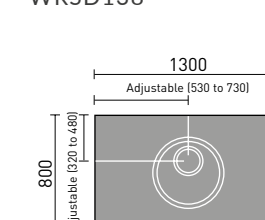

1000mm Smart Deck  
WRSD10

1200mm Smart Deck  
WRSD12

1200x750mm  
Smart Deck  
WRSD1275

1300x800mm  
Smart Deck  
WRSD138

1400x900mm  
Smart Deck  
WRSD149

1500x800mm  
Smart Deck  
WRSD158

All our Smart Decks  
have a rotating drain  
plate