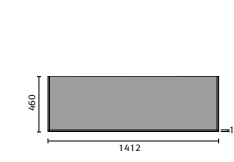

Delphina 1400 Vanity Countertop