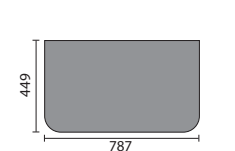

Pavo 800 Counter Top