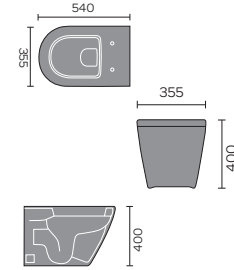

## PROVENCE

Provence Wall Hanging Toilet

Provence Back To Wall Toilet

Provence Ease Back To Wall Toilet

Provence Flush To Wall Toilet

Provence Open Backed Toilet

Provence Ease Toilet And Seat

Provence 60cm Basin 1th And Semi / Full Pedestal