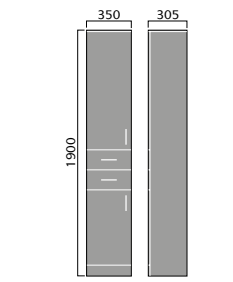

Vanity Tall Boy Unit