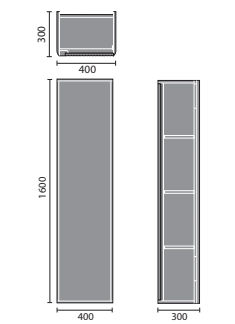

Pavo Tall Cabinet