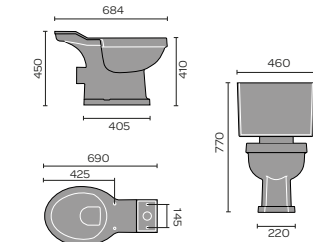

Classic
Open Backed Toilet