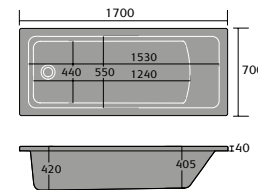

Square Acrylic Bath 1700x700mm