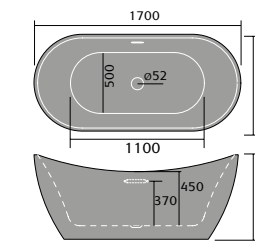

Curved Freestanding Bath 1700x800mm