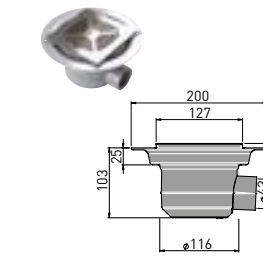

Smart Deck Drain
WRSDDR

Grids also available in colours:
Black WRSDDRB
Gold WRSDDRG