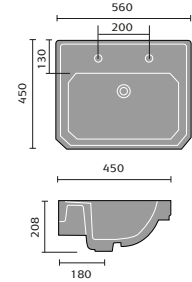

## FURNITURE BASINS

Bordeaux 55cm  
Semi Recessed Basin

Ceriana 54cm  
Semi Recessed Basin

Classic 56cm  
Semi Recessed Basin

Contemporary  
60cm Basin

Corsica 50cm  
Semi Recessed Basin

Florence 51cm  
Semi Recessed Basin