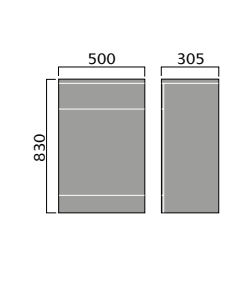

## CONTEMPORARY VANITY UNITS

65cm Vanity Unit And Basin

65cm Vanity Basin

55cm Vanity Unit And Basin

55cm Vanity Basin

45cm Vanity Unit And Basin

45cm Vanity Basin

Vanity WC Unit