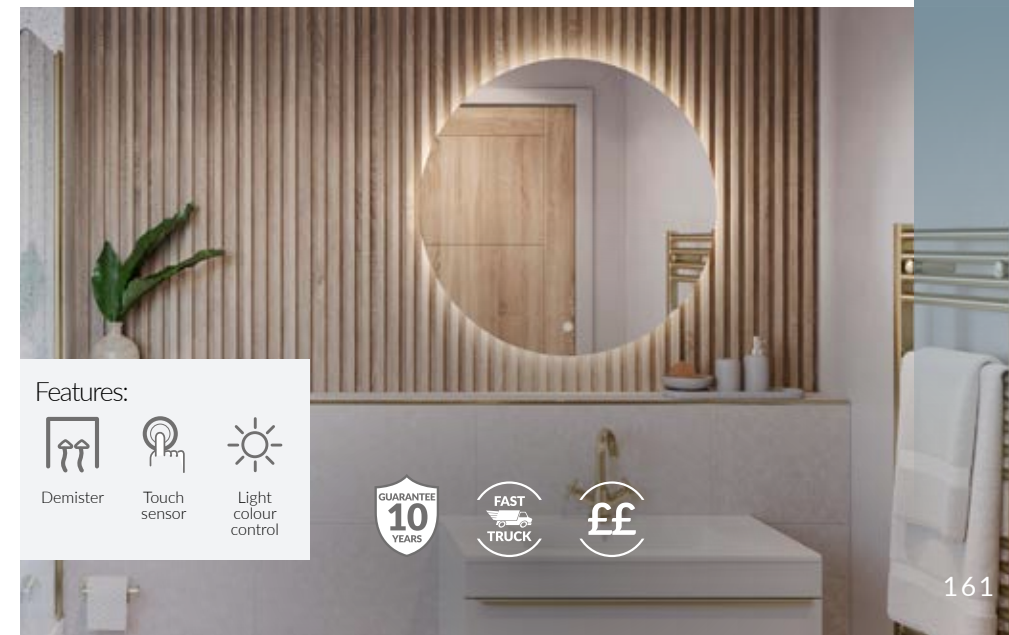

Olivo LED Mirror

SIZE	CODE
600mm	MMOLRO6N
800mm	MMOLRO8N

Features:

Demister

Touch sensor

Light colour control

GUARANTEE
10
YEARS

FAST
TRUCK

££