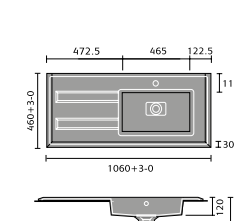

Delphina 1000 Vanity RH Basin