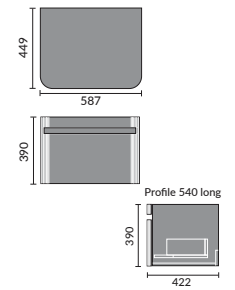

Pavo 600 Counter