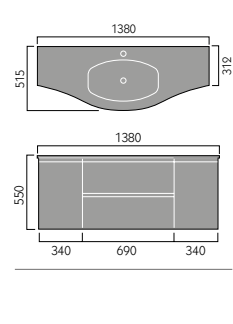

Tauri 1400 Vanity