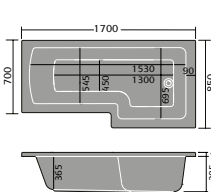

Square Showerbath 1700x850mm LH or RH (RH shown)