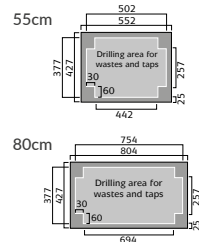

Avior Countertop

AVIOR COUNTERTOP TAP POSITION GUIDE

	BASIN	800 UNIT	550 UNIT
Oval	C.B.S	C.B	
Soft Rectangle	C.B.S	C.B	
Rectangle	C.S	-	
Round	C.B.S	C.B.S	
Soft Round	C.B.S	C.B.S	

C=Corner B=Back S=Side