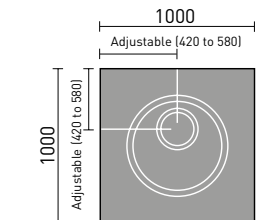

1000mm Smart Deck  
WRSD10

1200mm Smart Deck  
WRSD12

1200x750mm  
Smart Deck  
WRSD1275

1300x800mm  
Smart Deck  
WRSD138

1400x900mm  
Smart Deck  
WRSD149

1500x800mm  
Smart Deck  
WRSD158

All our Smart Decks  
have a rotating drain  
plate