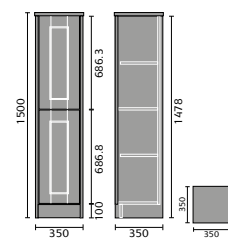

Classic Tall Unit