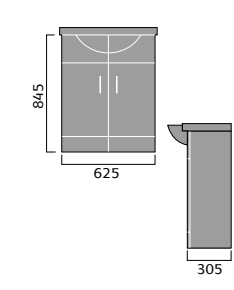

CONTEMPORARY VANITY UNITS

65cm Vanity Unit And Basin