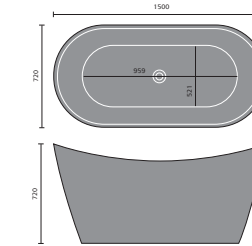

Curved Freestanding Bath 1500x750mm