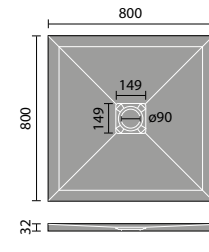

# LUXURY STONE SHOWER TRAYS

800mm Quad

900mm Quad

800mm Square

900mm Square

1200x800mm Rectangular

1200x900mm Rectangular

1400x800mm Rectangular