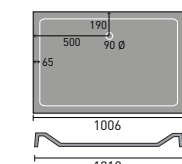

1000x900mm Rectangular