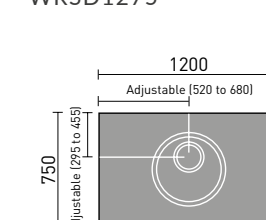

1000mm Smart Deck  
WRSD10

1200mm Smart Deck  
WRSD12

1200x750mm  
Smart Deck  
WRSD1275

1300x800mm  
Smart Deck  
WRSD138

1400x900mm  
Smart Deck  
WRSD149

1500x800mm  
Smart Deck  
WRSD158

All our Smart Decks  
have a rotating drain  
plate