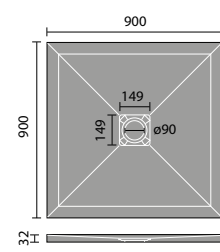

# LUXURY STONE SHOWER TRAYS

800mm Quad

900mm Quad

800mm Square

900mm Square

1200x800mm Rectangular

1200x900mm Rectangular

1400x800mm Rectangular