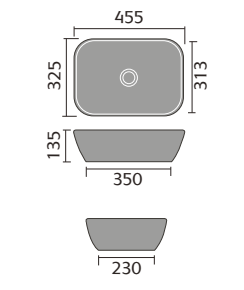

Soft Rectangle Countertop Basin