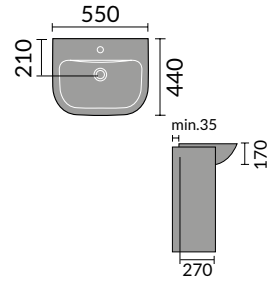

## FURNITURE BASINS

Bordeaux 55cm  
Semi Recessed Basin

Ceriana 54cm  
Semi Recessed Basin

Classic 56cm  
Semi Recessed Basin

Contemporary  
60cm Basin

Corsica 50cm  
Semi Recessed Basin

Florence 51cm  
Semi Recessed Basin