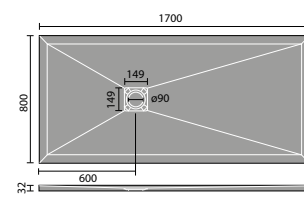

1700x800mm Rectangular