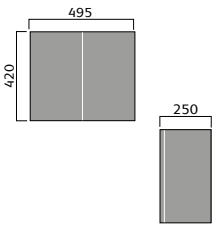

## AVIOR

Avior 80cm Wall Mounted Cabinet

Avior 55cm Wall Mounted Cabinet

Avior 55cm Floor Standing Cabinet

Avior 55cm Floor Standing Double Door Cabinet

Avior 50cm Wall Mounted Compact

Avior 50cm Floor Standing Compact