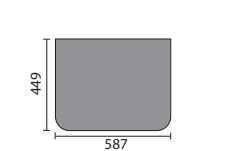

Pavo 600 Counter Top