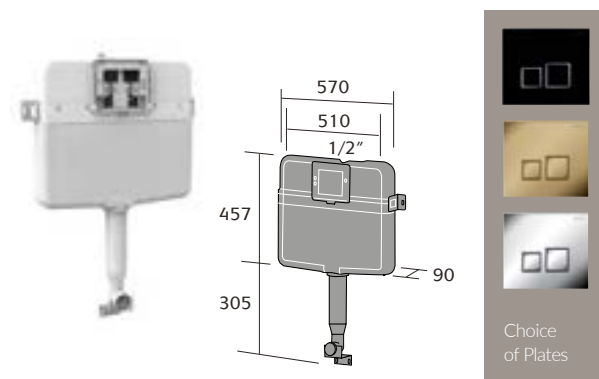

Back to Wall Slim Concealed Cistern
@POCCA