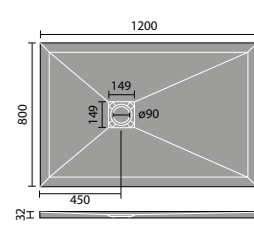

# LUXURY STONE SHOWER TRAYS

800mm Quad

900mm Quad

800mm Square

900mm Square

1200x800mm Rectangular

1200x900mm Rectangular

1400x800mm Rectangular