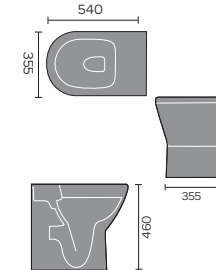

## PROVENCE

Provence Wall Hanging Toilet

Provence Back To Wall Toilet

Provence Ease Back To Wall Toilet

Provence Flush To Wall Toilet

Provence Open Backed Toilet

Provence Ease Toilet And Seat

Provence 60cm Basin 1th And Semi / Full Pedestal