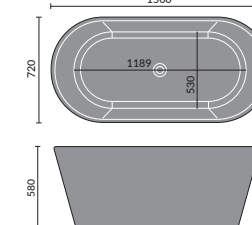

Oval Freestanding Bath 1500x750mm