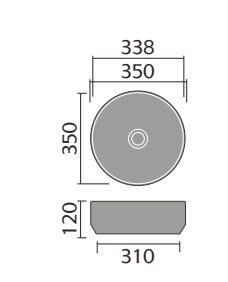

Round Countertop Basin