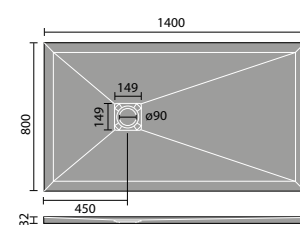

# LUXURY STONE SHOWER TRAYS

800mm Quad

900mm Quad

800mm Square

900mm Square

1200x800mm Rectangular

1200x900mm Rectangular

1400x800mm Rectangular