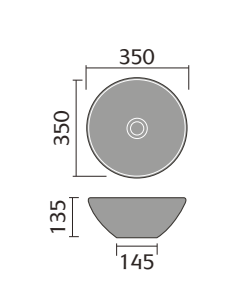

## FURNITURE BASINS

Bordeaux 55cm  
Semi Recessed Basin

Ceriana 54cm  
Semi Recessed Basin

Classic 56cm  
Semi Recessed Basin

Contemporary  
60cm Basin

Corsica 50cm  
Semi Recessed Basin

Florence 51cm  
Semi Recessed Basin