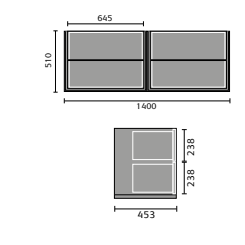

Delphina 1400 Vanity