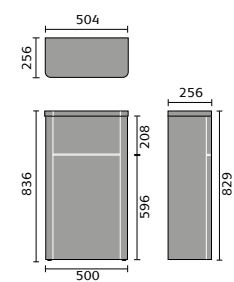

Tauri WC Unit