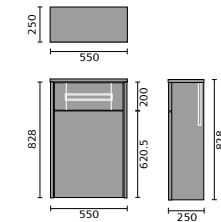

Classic WC Unit