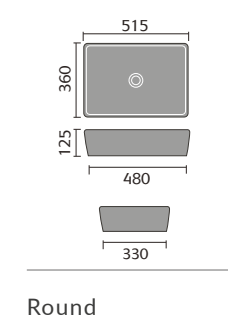

Rectangle Countertop Basin