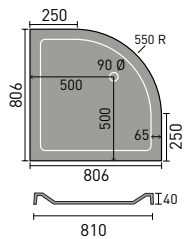

LUXURY SHOWER TRAYS

All measurements are maximums and have a 6mm tolerance on the top and a 10mm tolerance on the base. All sizes are nominal. Please check before installation.

800mm Quad