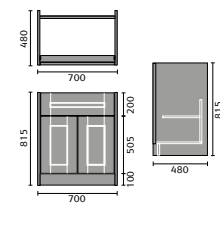

Classic 700 Vanity Floor Standing