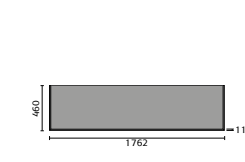

Delphina 1800 Vanity Countertop

DELPHINA COUNTERTOP TAP POSITION GUIDE

	BASIN	ALL UNITS
Oval	C.B.S	
Soft Rectangle	C.B.S	
Rectangle	C.S	
Round	C.B.S	
Soft Round	C.B.S	

C=Corner B=Back S=Side