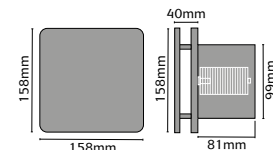

Dual Socket
Shaver Socket (240v)