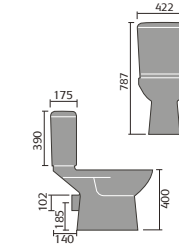

Rimini Open Backed Toilet