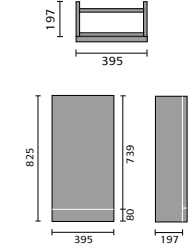

Avior 40cm Floor Standing Compact