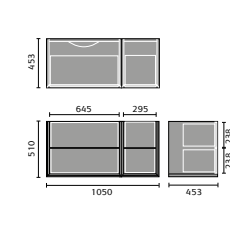

Delphina 1000 Vanity LH