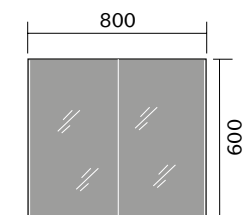

Levico LED Mirror Cabinet 800x600mm