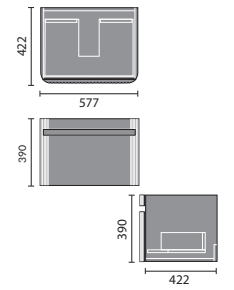

PAVO

Pavo 600 Vanity