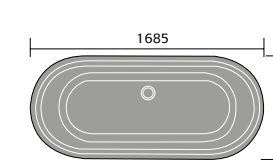

Roll Top Freestanding Bath 1700x745mm