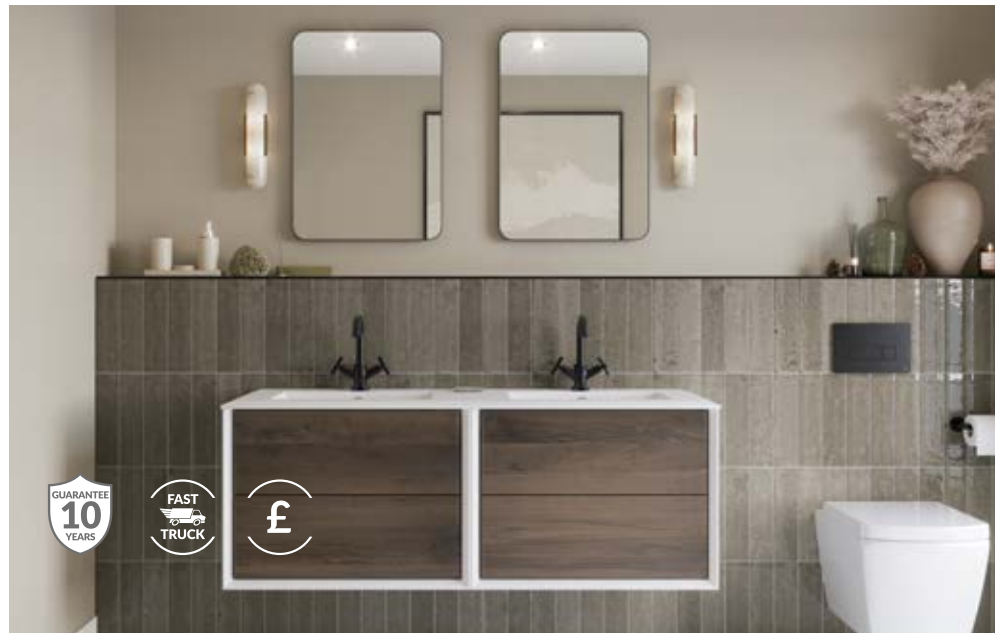

# VELINO

Non-illuminated with framed edging to co-ordinate with brassware.

**Velino Round 600mm**

COLOUR	CODE
Black	MMVELR6B
Gold	MMVELR6G
Chrome	MMVELR6C

**Velino Rectangle 500x700mm**

COLOUR	CODE
Black	MMVELS7B
Gold	MMVELS7G
Chrome	MMVELS7C