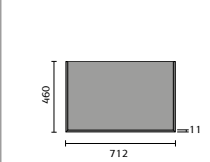

Delphina 700 Vanity Countertop