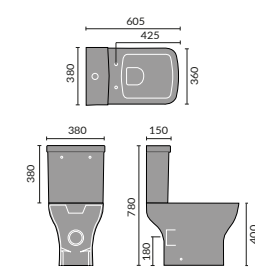

## CORSICA

Corsica Back  
To Wall Toilet

Corsica Flush  
To Wall Toilet

Corsica Open  
Backed Toilet

Corsica 55cm Basin  
1th and Pedestal

Corsica 45cm  
Cloakroom

Corsica Ease  
Toilet