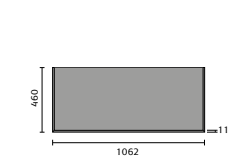

Delphina 700 Vanity Countertop

Delphina 1000 Vanity Countertop