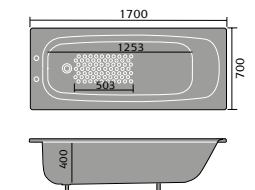

Steel Bath 1700x700mm