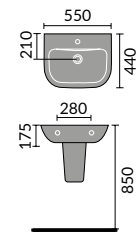

Bordeaux 55cm
Basin 1th Semi
Pedestal