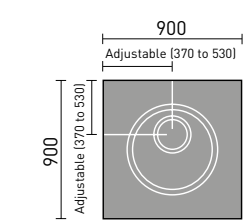

900mm Smart Deck
WRSD9