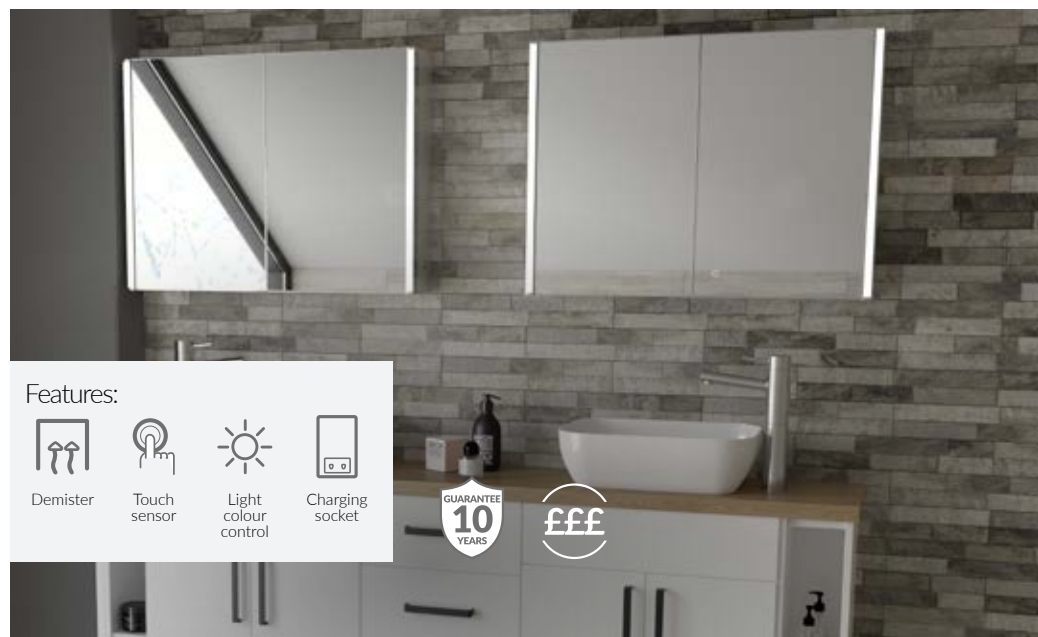

SIZE	CODE
500x700mm	MCLLSD
800x600mm	MCLLDD

Features:

Demister

Touch sensor

Light colour control

Charging socket

GUARANTEE
10
YEARS

£££

WALLS, FLOORS & CEILING COVERINGS

We have a good selection of wall, floor and ceiling coverings specifically designed for use in bathrooms, to suit all looks and colour schemes.

Call in to your local Clifton depot and our friendly team will help.