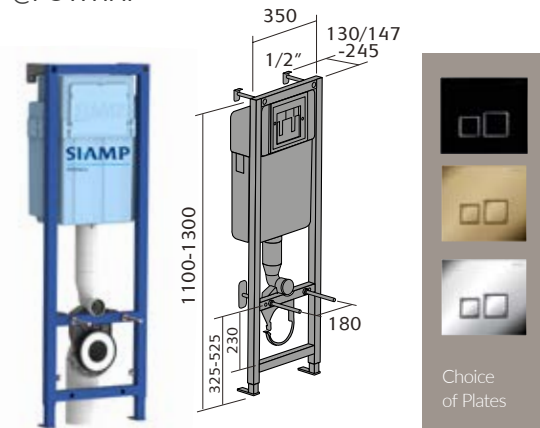

Wall Hung Easy Fit Frame and Connector Kit
@POWHAF