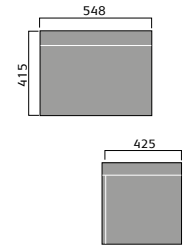

## AVIOR

Avior 80cm Wall Mounted Cabinet

Avior 55cm Wall Mounted Cabinet

Avior 55cm Floor Standing Cabinet

Avior 55cm Floor Standing Double Door Cabinet

Avior 50cm Wall Mounted Compact

Avior 50cm Floor Standing Compact