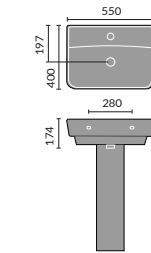

## CORSICA

Corsica Back  
To Wall Toilet

Corsica Flush  
To Wall Toilet

Corsica Open  
Backed Toilet

Corsica 55cm Basin  
1th and Pedestal

Corsica 45cm  
Cloakroom

Corsica Ease  
Toilet