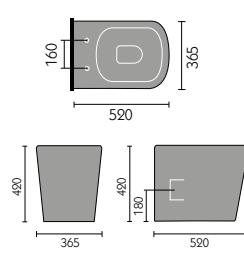

Imperia Back To Wall Toilet