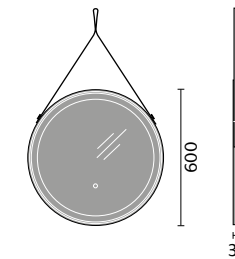

## MIRRORS & CABINETS

Bleu Bluetooth LED Mirror 700x500mm

Bleu Bluetooth LED Mirror 1200x600mm

Carina Mirror 700x600mm

Corvo LED Mirror Pendant 600mm

Corvo LED Mirror 700mm

Lesina Mirror 500x700mm

Lesina Mirror 600x800mm