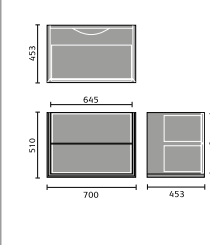

Delphina 700 Vanity