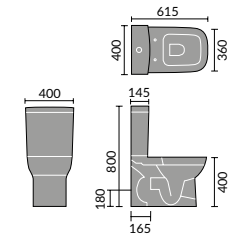

Bordeaux
Flush to Wall
Toilet