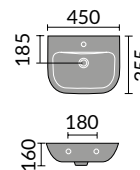

Bordeaux 45cm
Cloakroom Basin
1th