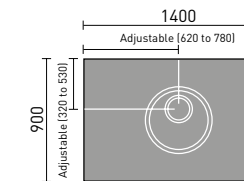

1000mm Smart Deck  
WRSD10

1200mm Smart Deck  
WRSD12

1200x750mm  
Smart Deck  
WRSD1275

1300x800mm  
Smart Deck  
WRSD138

1400x900mm  
Smart Deck  
WRSD149

1500x800mm  
Smart Deck  
WRSD158

All our Smart Decks  
have a rotating drain  
plate