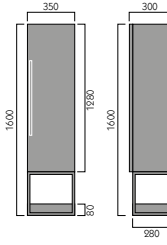

Carina Tall Cabinet