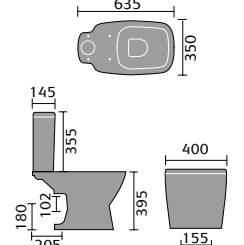

VALENCIA

Valencia Open Backed Toilet