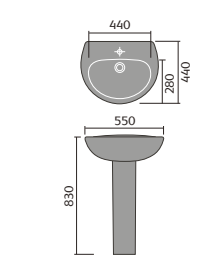

Rimini 55cm Basin 1th and Pedestal