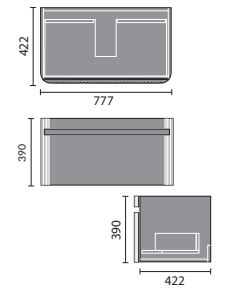

Pavo 800 Vanity