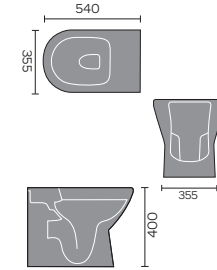

## PROVENCE

Provence Wall Hanging Toilet

Provence Back To Wall Toilet

Provence Ease Back To Wall Toilet

Provence Flush To Wall Toilet

Provence Open Backed Toilet

Provence Ease Toilet And Seat

Provence 60cm Basin 1th And Semi / Full Pedestal