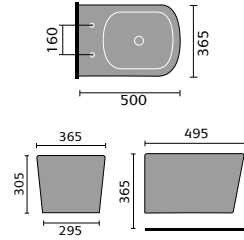

IMPERIA

Imperia Wall Hanging Toilet