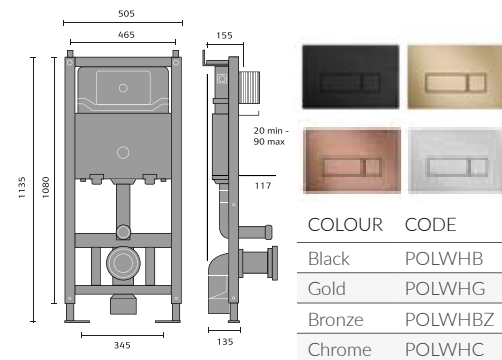

## FRAMES & CONCEALED CISTERNS

Wall Hung Frame  
PORIMWF

Wall Hung Easy Fit Frame and Connector Kit  
@POWHAF

Luxury Wall Hanging WC  
Frame and Cistern  
@POLWHF

Concealed Cistern  
PODFCCE

- Front accessible
- Dual flush
- Cable operated