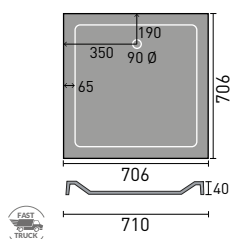

700mm Square