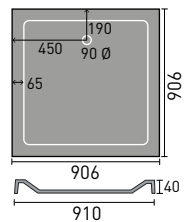

900mm Square