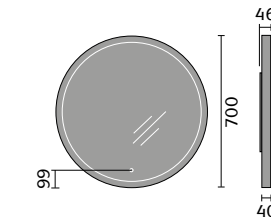

## MIRRORS & CABINETS

Bleu Bluetooth LED Mirror 700x500mm

Bleu Bluetooth LED Mirror 1200x600mm

Carina Mirror 700x600mm

Corvo LED Mirror Pendant 600mm

Corvo LED Mirror 700mm

Lesina Mirror 500x700mm

Lesina Mirror 600x800mm