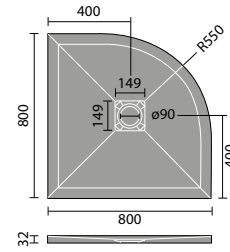

# LUXURY STONE SHOWER TRAYS

800mm Quad

900mm Quad

800mm Square

900mm Square

1200x800mm Rectangular

1200x900mm Rectangular

1400x800mm Rectangular