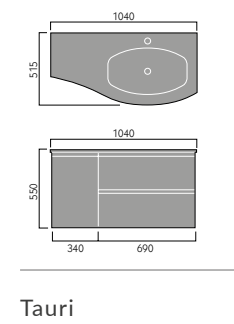

Tauri 1000 Vanity RH