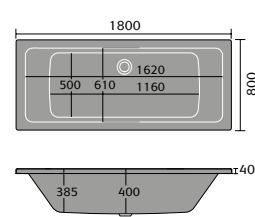

Elegant Double Ended Bath 1800x800mm