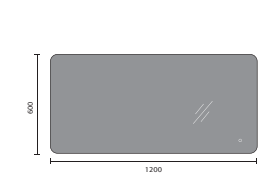

Lesina Mirror 1200x600mm