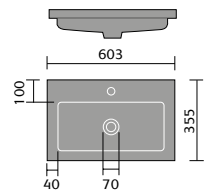

## FURNITURE BASINS

Bordeaux 55cm  
Semi Recessed Basin

Ceriana 54cm  
Semi Recessed Basin

Classic 56cm  
Semi Recessed Basin

Contemporary  
60cm Basin

Corsica 50cm  
Semi Recessed Basin

Florence 51cm  
Semi Recessed Basin