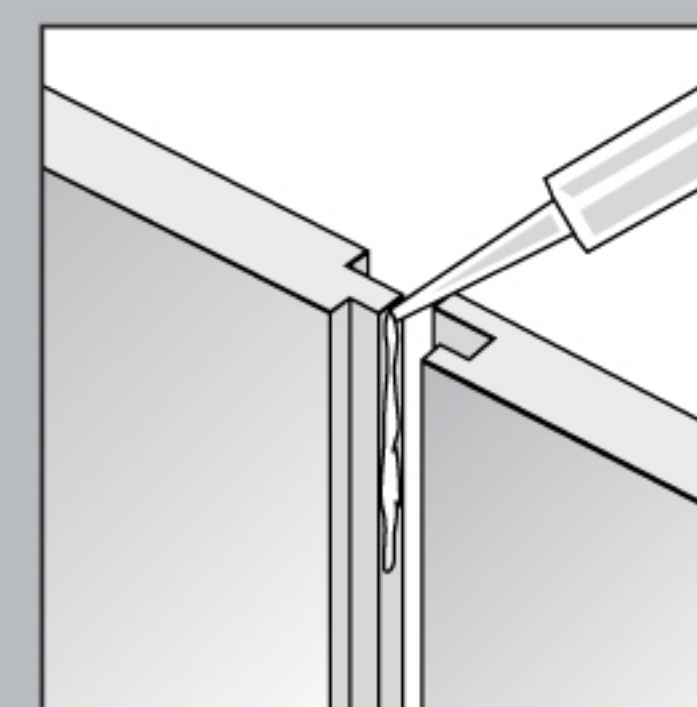

the waterproof wall & ceiling system

Ceiling and wall panels

Wall panels

Timber battens:
(45mm x 21mm)
Battens are recommended to be fitted at a maximum distance of 500mm apart.

Panel fitting:
Fit panels 3mm above bath, shower tray or floor. Seal expansion gap with waterwall sealant.

Panel and decor strip sealing: Seal all square edge tongue and groove joints with waterwall sealant. Always seal inside each profile prior to inserting panel.