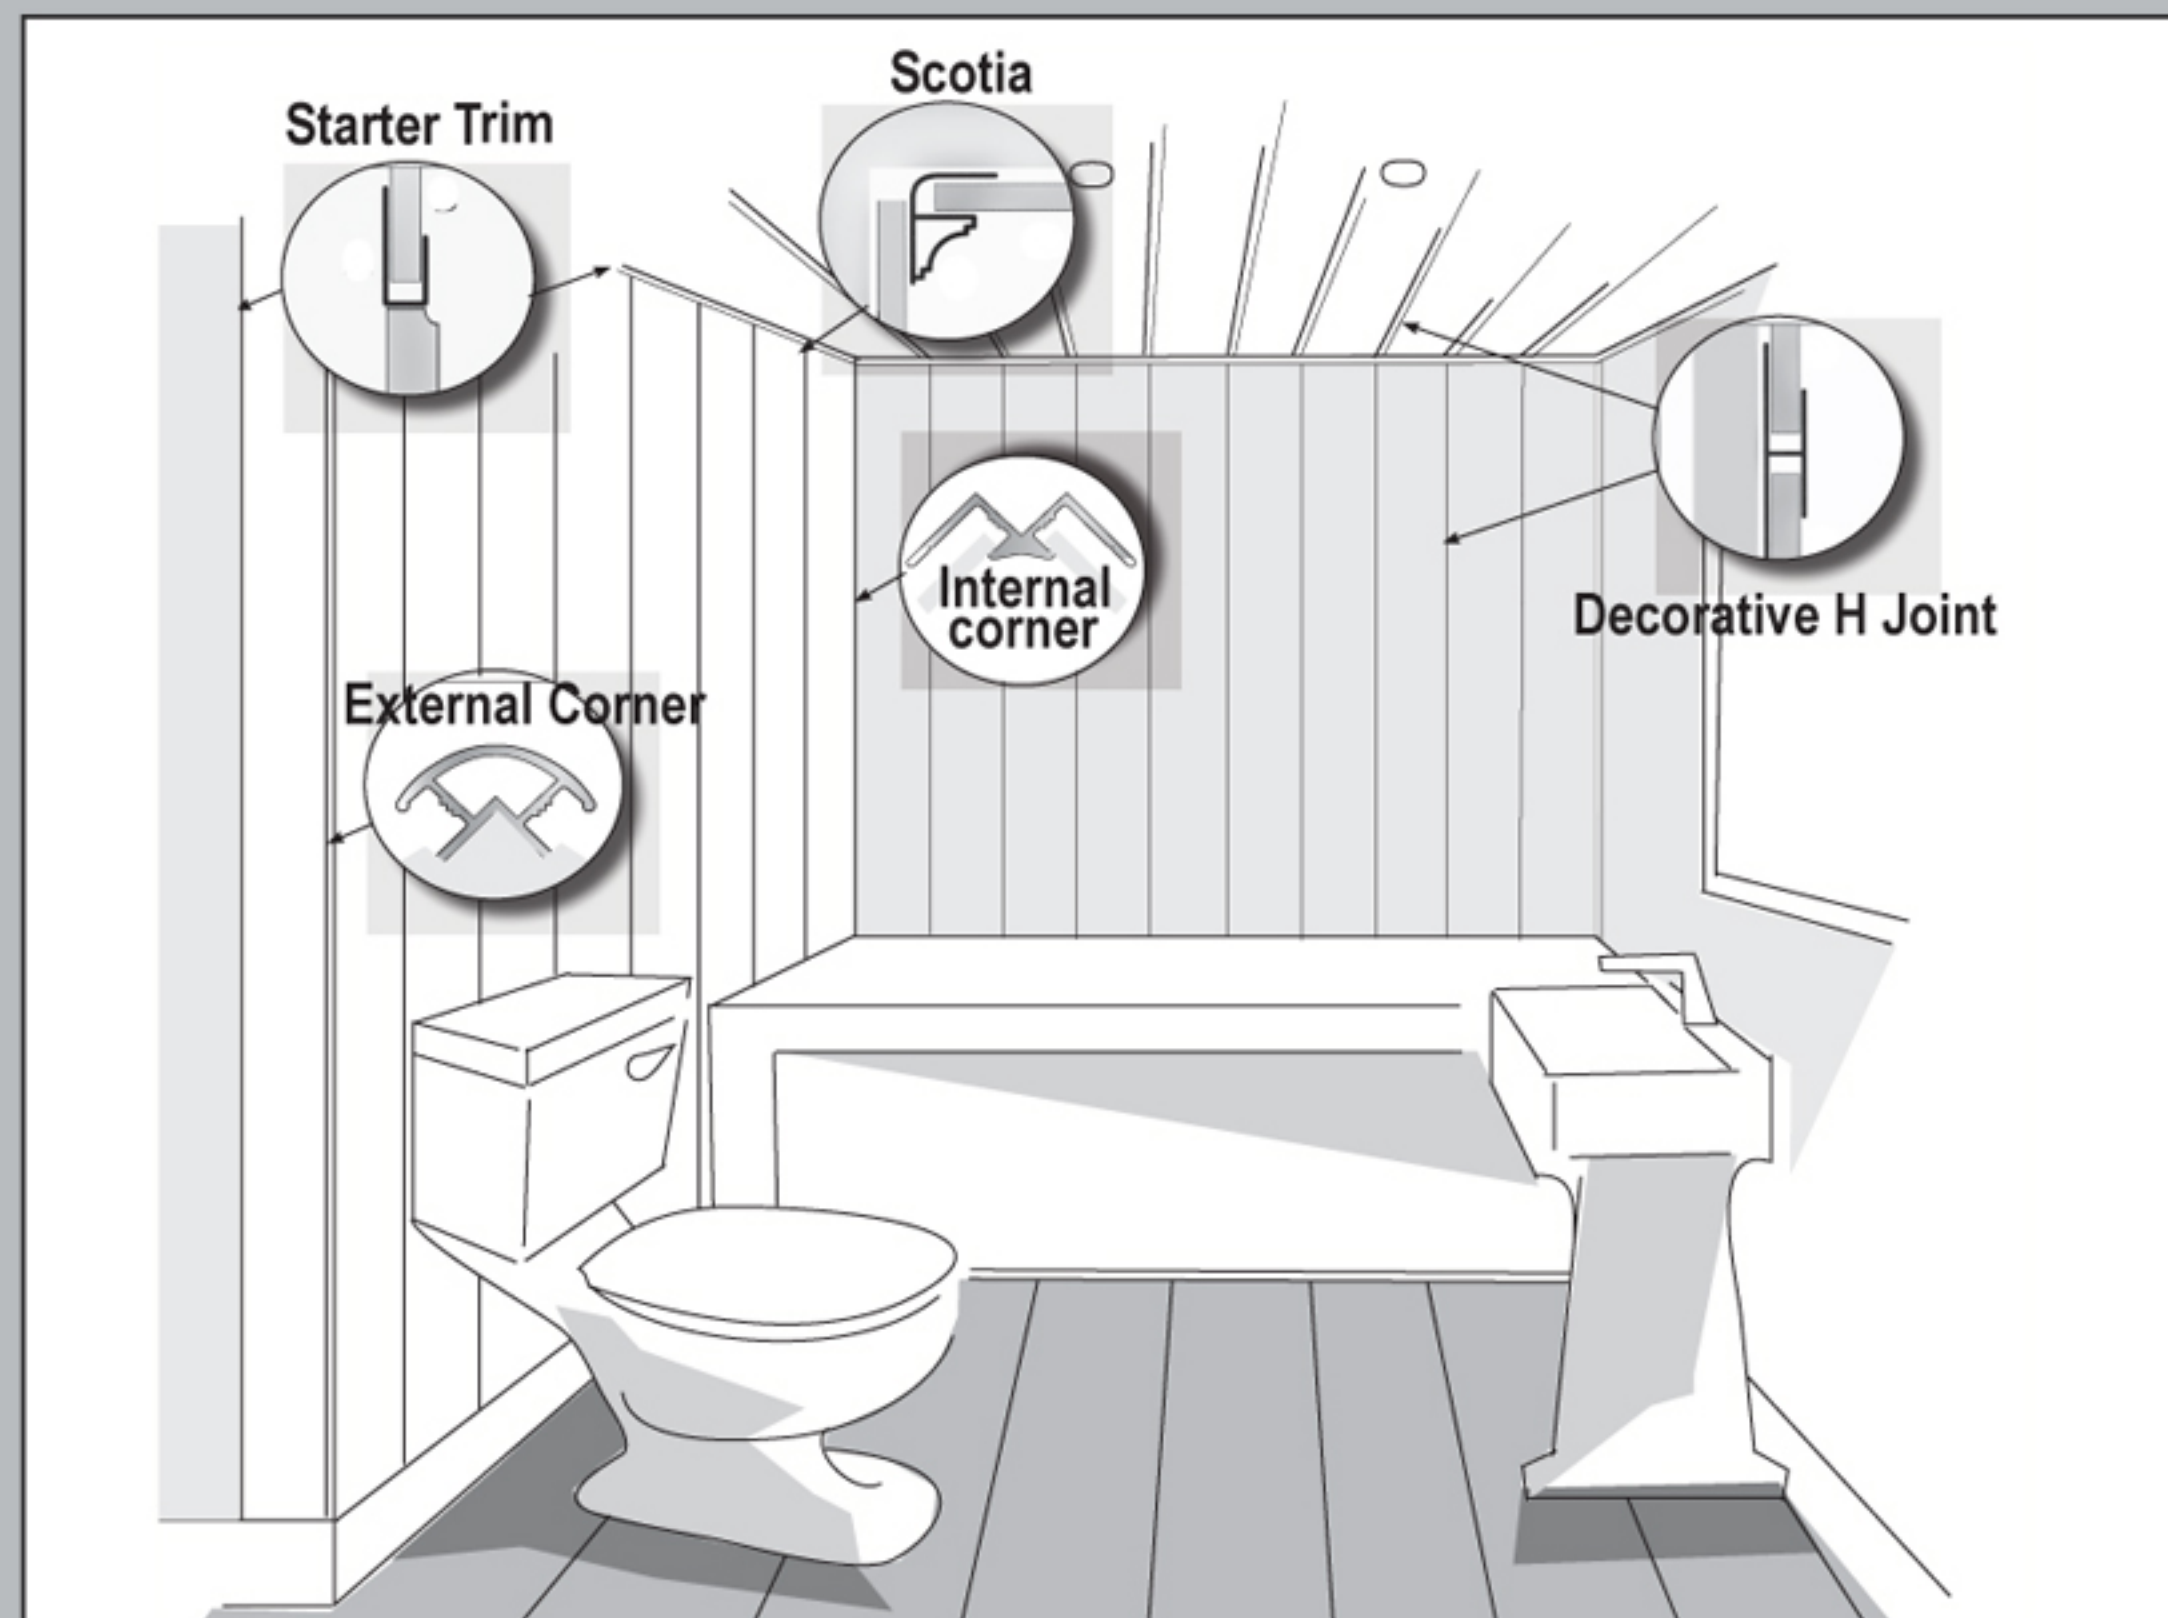

the waterproof wall & ceiling system

Ceiling and wall panels

Wall panels

Timber battens:
(45mm x 21mm)
Battens are recommended to be fitted at a maximum distance of 500mm apart.

Panel fitting:
Fit panels 3mm above bath, shower tray or floor. Seal expansion gap with waterwall sealant.

Panel and decor strip sealing: Seal all square edge tongue and groove joints with waterwall sealant. Always seal inside each profile prior to inserting panel.