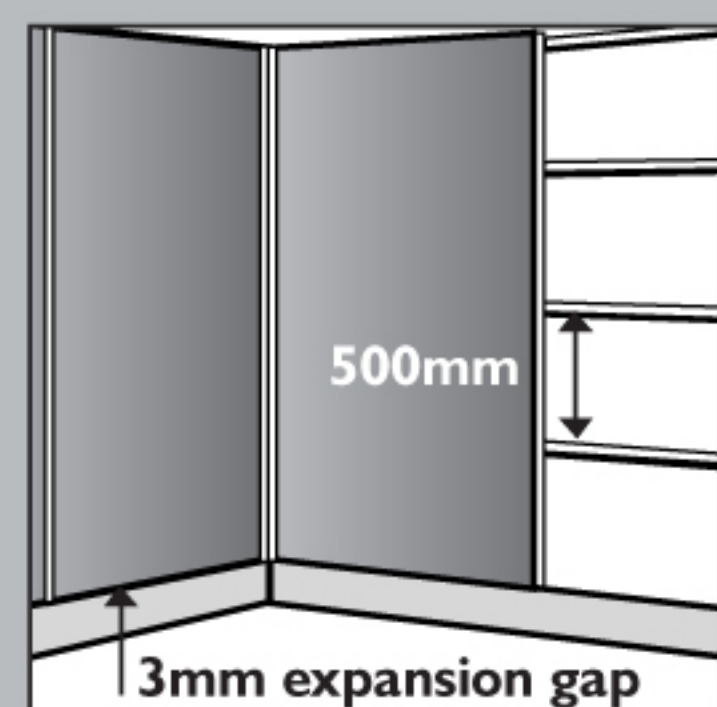

the waterproof wall & ceiling system

Ceiling and wall panels

Wall panels

Timber battens:
(45mm x 21mm)
Battens are recommended to be fitted at a maximum distance of 500mm apart.

Panel fitting:
Fit panels 3mm above bath, shower tray or floor. Seal expansion gap with waterwall sealant.

Panel and decor strip sealing: Seal all square edge tongue and groove joints with waterwall sealant. Always seal inside each profile prior to inserting panel.