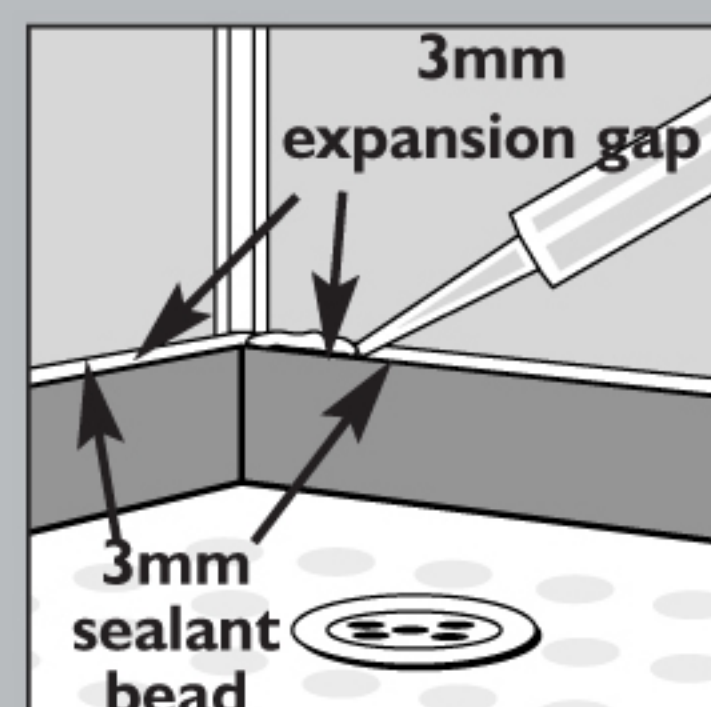

the waterproof wall & ceiling system

Ceiling and wall panels

Wall panels

Timber battens:
(45mm x 21mm)
Battens are recommended to be fitted at a maximum distance of 500mm apart.

Panel fitting:
Fit panels 3mm above bath, shower tray or floor. Seal expansion gap with waterwall sealant.

Panel and decor strip sealing: Seal all square edge tongue and groove joints with waterwall sealant. Always seal inside each profile prior to inserting panel.