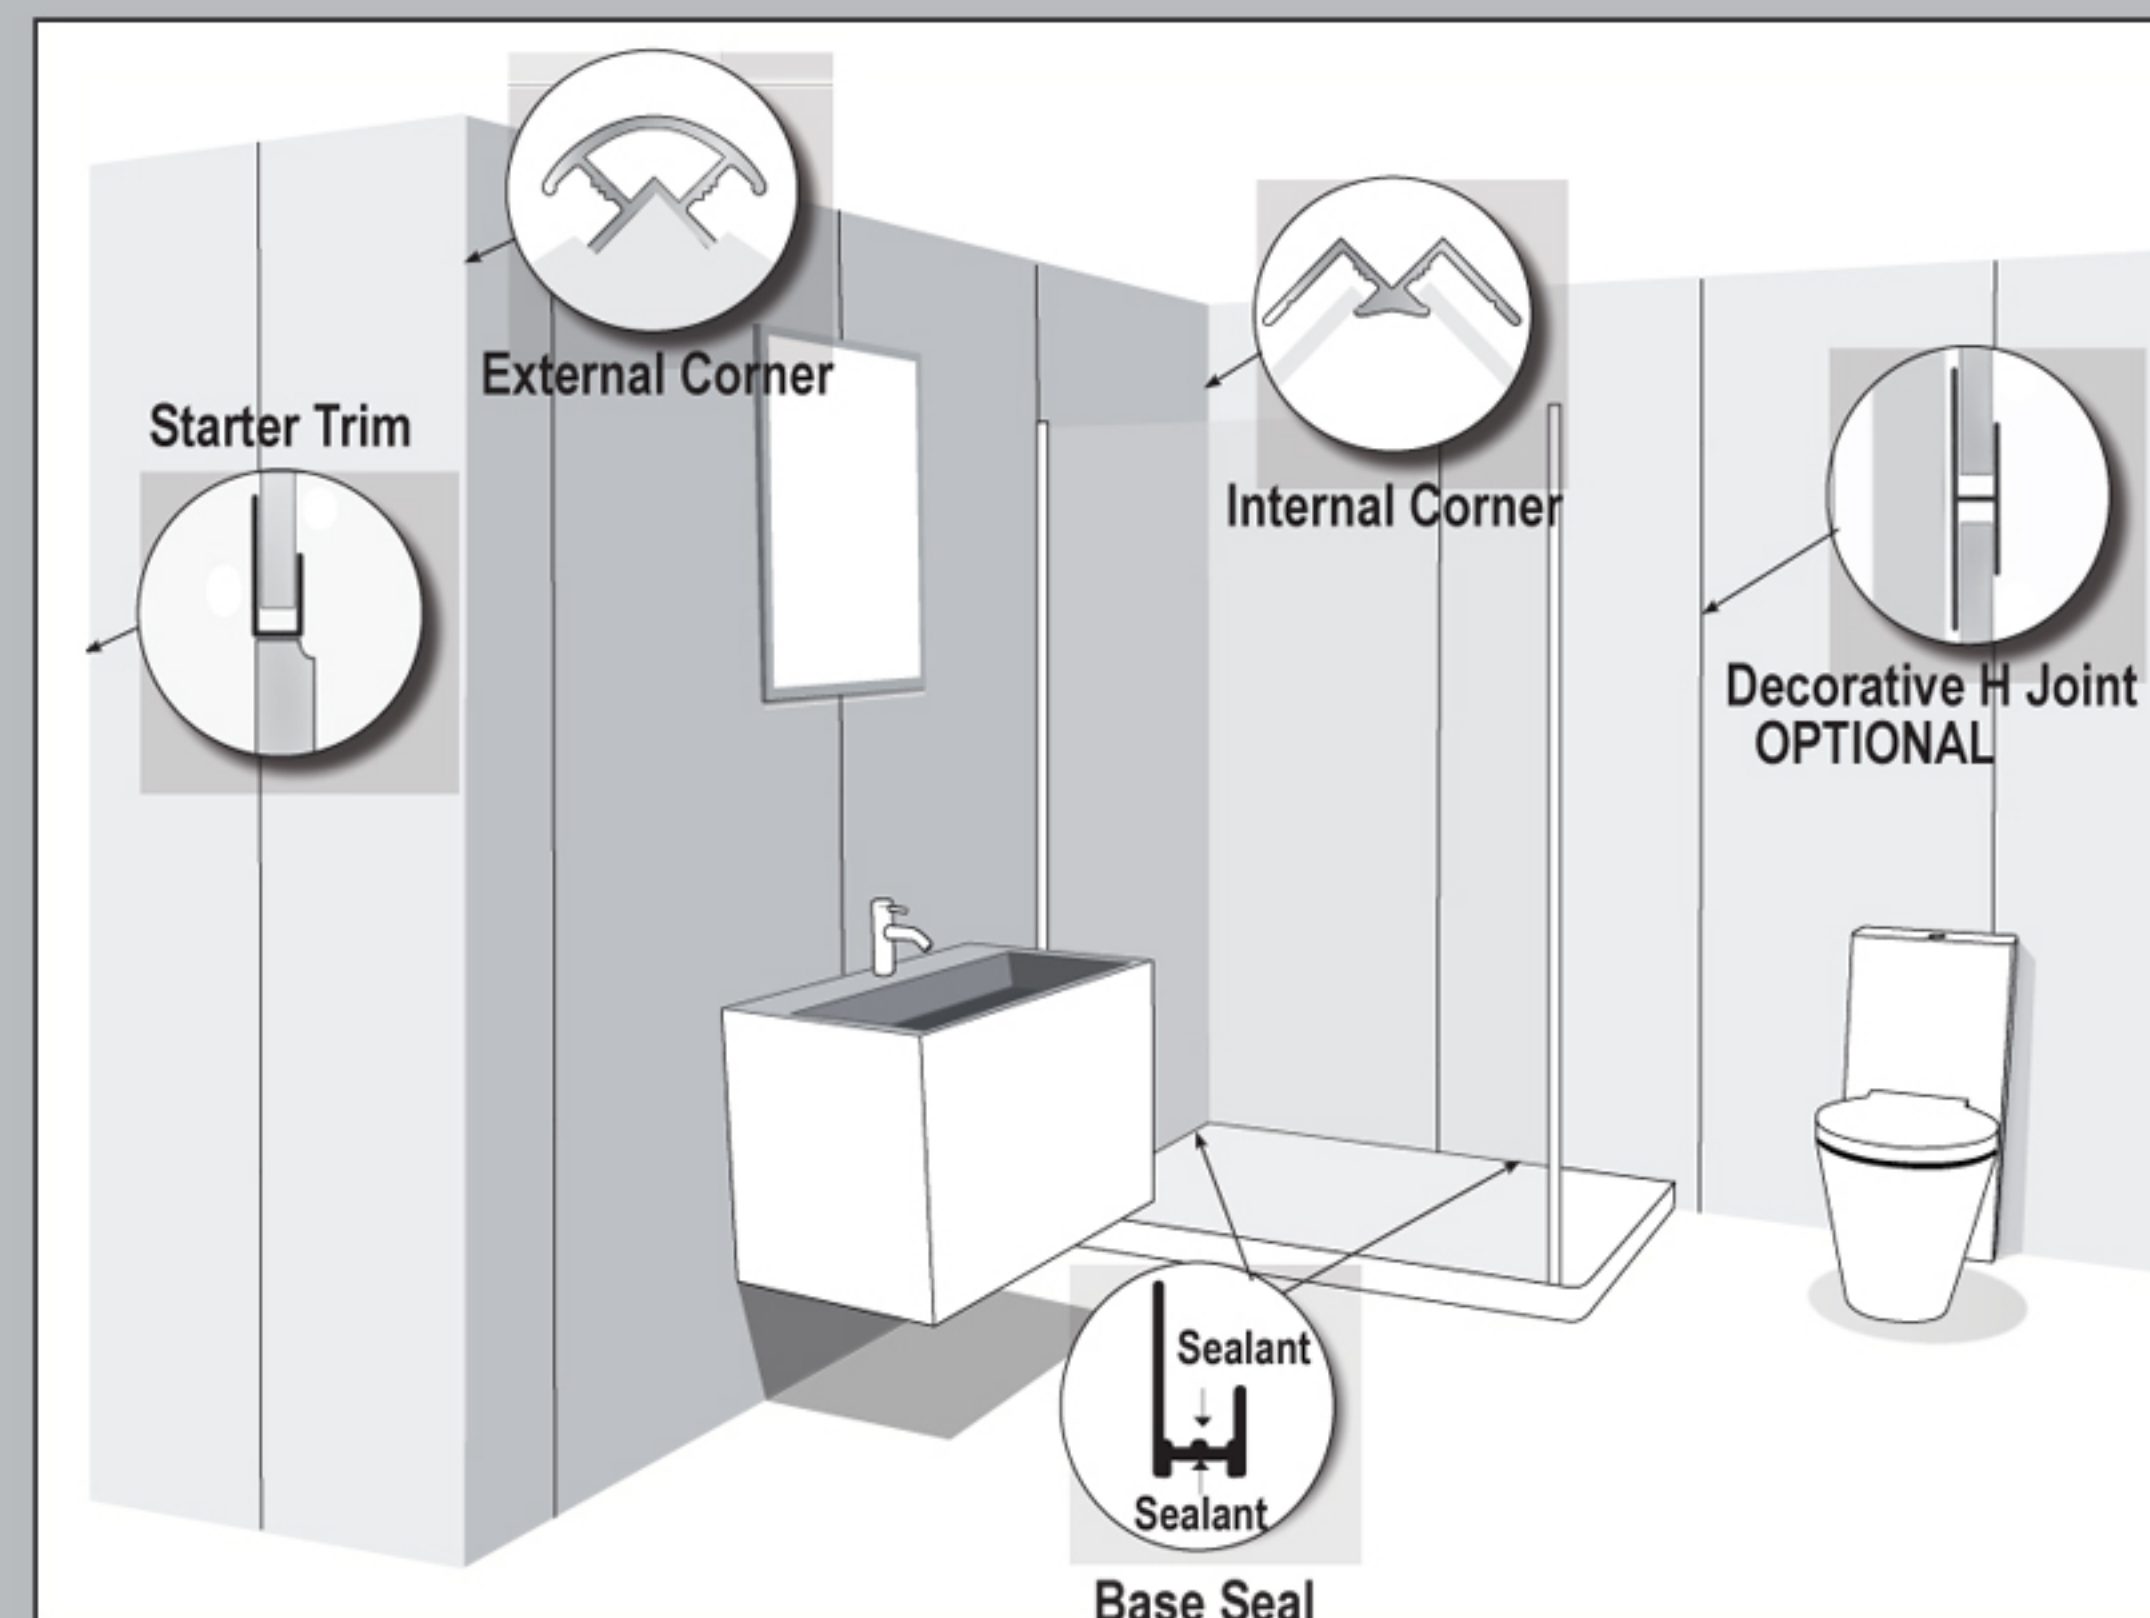

the waterproof wall & ceiling system

Ceiling and wall panels

Wall panels

Timber battens:
(45mm x 21mm)
Battens are recommended to be fitted at a maximum distance of 500mm apart.

Panel fitting:
Fit panels 3mm above bath, shower tray or floor. Seal expansion gap with waterwall sealant.

Panel and decor strip sealing: Seal all square edge tongue and groove joints with waterwall sealant. Always seal inside each profile prior to inserting panel.