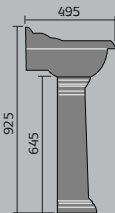

venice

venice 60cm basin 2 tap hole and pedestal

venice toilet and seat