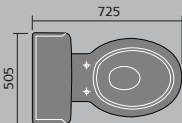

venice

venice 60cm basin 2 tap hole and pedestal

venice toilet and seat