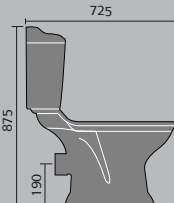

venice

venice 60cm basin 2 tap hole and pedestal

venice toilet and seat