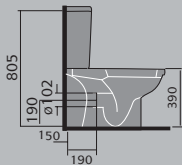

# provence

provence 60cm 1th  
and semi pedestal

provence 55cm  
basin 1th

provence 60cm 1th  
and full pedestal

provence semi  
recessed basin

provence 45cm  
basin 1th

provence toilet

provence back to  
wall toilet