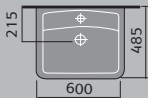

# provence

provence 60cm 1th  
and semi pedestal

provence 55cm  
basin 1th

provence 60cm 1th  
and full pedestal

provence semi  
recessed basin

provence 45cm  
basin 1th

provence toilet

provence back to  
wall toilet