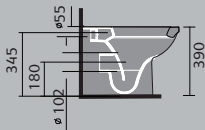

# provence

provence 60cm 1th  
and semi pedestal

provence 55cm  
basin 1th

provence 60cm 1th  
and full pedestal

provence semi  
recessed basin

provence 45cm  
basin 1th

provence toilet

provence back to  
wall toilet