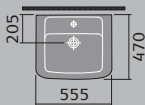

# provence

provence 60cm 1th  
and semi pedestal

provence 55cm  
basin 1th

provence 60cm 1th  
and full pedestal

provence semi  
recessed basin

provence 45cm  
basin 1th

provence toilet

provence back to  
wall toilet