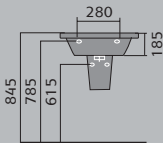

# provence

provence 60cm 1th  
and semi pedestal

provence 55cm  
basin 1th

provence 60cm 1th  
and full pedestal

provence semi  
recessed basin

provence 45cm  
basin 1th

provence toilet

provence back to  
wall toilet