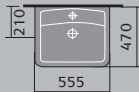

# provence

provence 60cm 1th  
and semi pedestal

provence 55cm  
basin 1th

provence 60cm 1th  
and full pedestal

provence semi  
recessed basin

provence 45cm  
basin 1th

provence toilet

provence back to  
wall toilet