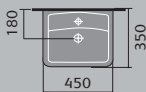

# provence

provence 60cm 1th  
and semi pedestal

provence 55cm  
basin 1th

provence 60cm 1th  
and full pedestal

provence semi  
recessed basin

provence 45cm  
basin 1th

provence toilet

provence back to  
wall toilet