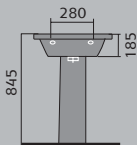

# provence

provence 60cm 1th  
and semi pedestal

provence 55cm  
basin 1th

provence 60cm 1th  
and full pedestal

provence semi  
recessed basin

provence 45cm  
basin 1th

provence toilet

provence back to  
wall toilet