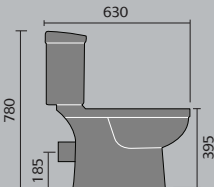

monaco

monaco 55cm basin 1 tap hole and pedestal

monaco toilet and seat