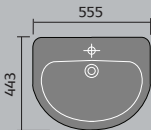

monaco

monaco 55cm basin 1 tap hole and pedestal

monaco toilet and seat