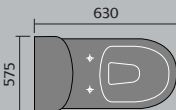

monaco

monaco 55cm basin 1 tap hole and pedestal

monaco toilet and seat