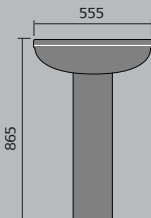

monaco

monaco 55cm basin 1 tap hole and pedestal

monaco toilet and seat