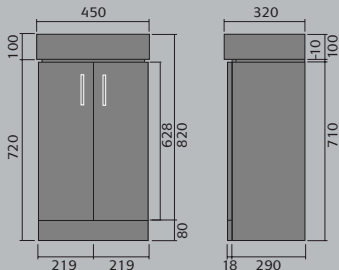

modular furniture

600mm wall hanging

600mm floor standing

450mm floor standing

wc unit

450mm white sink

600mm flooring standing double door

450mm wall hanging