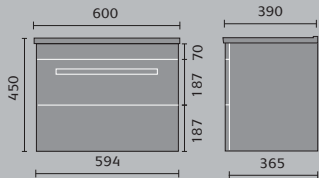

modular furniture

600mm wall hanging

600mm floor standing

450mm floor standing

wc unit

450mm white sink

600mm flooring standing double door

450mm wall hanging