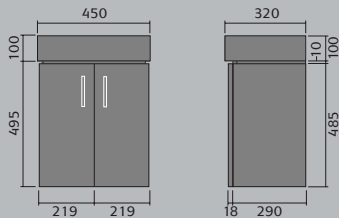

modular furniture

600mm wall hanging

600mm floor standing

450mm floor standing

wc unit

450mm white sink

600mm flooring standing double door

450mm wall hanging