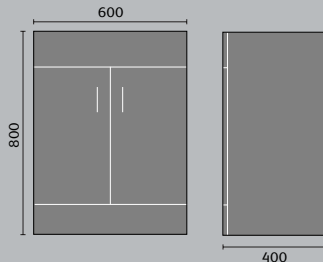

modular furniture

600mm wall hanging

600mm floor standing

450mm floor standing

wc unit

450mm white sink

600mm flooring standing double door

450mm wall hanging