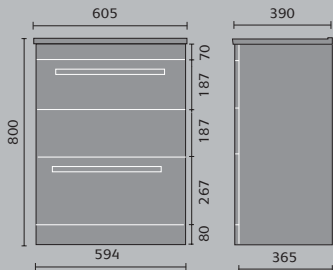

modular furniture

600mm wall hanging

600mm floor standing

450mm floor standing

wc unit

450mm white sink

600mm flooring standing double door

450mm wall hanging