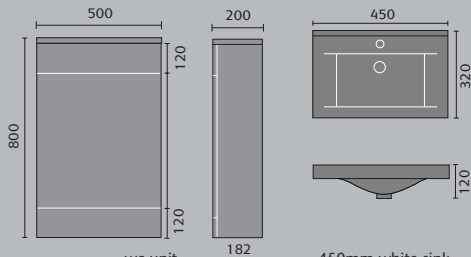

modular furniture

600mm wall hanging

600mm floor standing

450mm floor standing

wc unit

450mm white sink

600mm flooring standing double door

450mm wall hanging