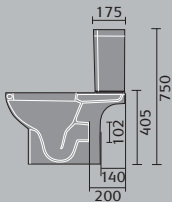

# milan

milan 62cm  
1th and pedestal

milan 62cm  
1th and semi pedestal

geneve flush to wall toilet

milan 50cm  
1th and pedestal

milan toilet  
and seat

geneve toilet