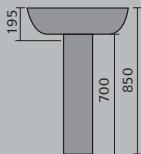

# milan

milan 62cm  
1th and pedestal

milan 62cm  
1th and semi pedestal

geneve flush to wall toilet

milan 50cm  
1th and pedestal

milan toilet  
and seat

geneve toilet