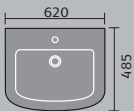

# milan

milan 62cm  
1th and pedestal

milan 62cm  
1th and semi pedestal

geneve flush to wall toilet

milan 50cm  
1th and pedestal

milan toilet  
and seat

geneve toilet