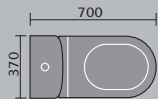

# milan

milan 62cm  
1th and pedestal

milan 62cm  
1th and semi pedestal

geneve flush to wall toilet

milan 50cm  
1th and pedestal

milan toilet  
and seat

geneve toilet