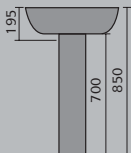

# milan

milan 62cm  
1th and pedestal

milan 62cm  
1th and semi pedestal

geneve flush to wall toilet

milan 50cm  
1th and pedestal

milan toilet  
and seat

geneve toilet