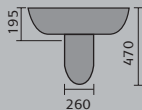

# milan

milan 62cm  
1th and pedestal

milan 62cm  
1th and semi pedestal

geneve flush to wall toilet

milan 50cm  
1th and pedestal

milan toilet  
and seat

geneve toilet