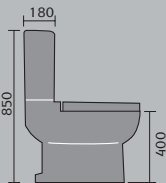

# milan

milan 62cm  
1th and pedestal

milan 62cm  
1th and semi pedestal

geneve flush to wall toilet

milan 50cm  
1th and pedestal

milan toilet  
and seat

geneve toilet