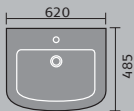

# milan

milan 62cm  
1th and pedestal

milan 62cm  
1th and semi pedestal

geneve flush to wall toilet

milan 50cm  
1th and pedestal

milan toilet  
and seat

geneve toilet