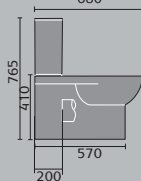

# milan

milan 62cm  
1th and pedestal

milan 62cm  
1th and semi pedestal

geneve flush to wall toilet

milan 50cm  
1th and pedestal

milan toilet  
and seat

geneve toilet