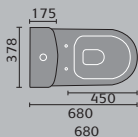

# milan

milan 62cm  
1th and pedestal

milan 62cm  
1th and semi pedestal

geneve flush to wall toilet

milan 50cm  
1th and pedestal

milan toilet  
and seat

geneve toilet