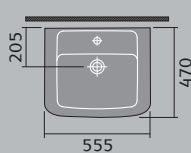

TECHNICAL SPECIFICATIONS

furniture pottery

Check with your depot how quickly we can get this

spacesaver curved semi recessed basin

spacesaver square semi recessed basin

provence semi recessed basin

minori 52cm semi recessed basin