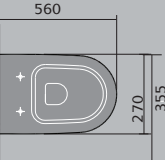

provence back to wall toilet