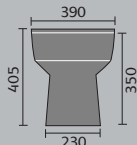

TECHNICAL SPECIFICATIONS

furniture pottery

Check with your depot how quickly we can get this

spacesaver curved semi recessed basin

spacesaver square semi recessed basin

provence semi recessed basin

minori 52cm semi recessed basin