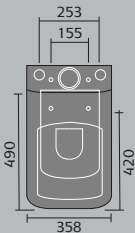

TECHNICAL SPECIFICATIONS

furniture pottery

Check with your depot how quickly we can get this

spacesaver curved semi recessed basin

spacesaver square semi recessed basin

provence semi recessed basin

minori 52cm semi recessed basin