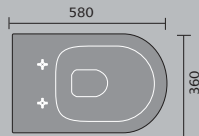

minori back to wall toilet