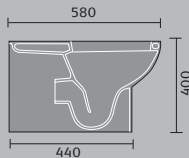

minori back to wall toilet