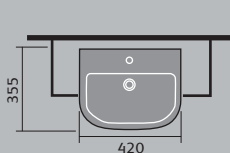

TECHNICAL SPECIFICATIONS

furniture pottery

Check with your depot how quickly we can get this

spacesaver curved semi recessed basin

spacesaver square semi recessed basin

provence semi recessed basin

minori 52cm semi recessed basin