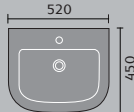

TECHNICAL SPECIFICATIONS

furniture pottery

Check with your depot how quickly we can get this

spacesaver curved semi recessed basin

spacesaver square semi recessed basin

provence semi recessed basin

minori 52cm semi recessed basin