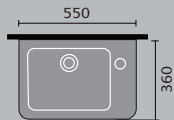

TECHNICAL SPECIFICATIONS

furniture pottery

Check with your depot how quickly we can get this

spacesaver curved semi recessed basin

spacesaver square semi recessed basin

provence semi recessed basin

minori 52cm semi recessed basin