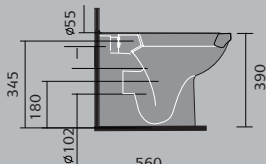

provence back to wall toilet