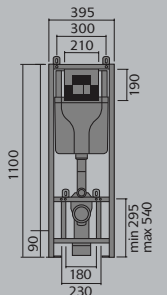

# cloakrooms & ensuites

rimini 53x26cm  
cloakroom basin 1th

rimini 45cm  
cloakroom basin 2th

rimini 45cm  
cloakroom basin 1th

rimini 40cm corner  
basin 1th

wall hung  
toilet

rimini compact toilet  
and seat

sevilla 40.5cm  
cloakroom basin 1th

provence 45cm  
basin 1th

minori 40cm  
basin 1th

rimini corner toilet

wall hung frame

wall hung frame with push plate

- concealed cistern
- front accessible
- dual flush
- cable operated