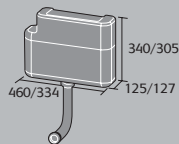

sevilla 40.5cm  
cloakroom basin 1th

provence 45cm  
basin 1th

minori 40cm  
basin 1th

rimini corner toilet

wall hung frame

wall hung frame with push plate

- concealed cistern
- front accessible
- dual flush
- cable operated