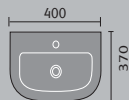

# cloakrooms & ensuites

rimini 53x26cm  
cloakroom basin 1th

rimini 45cm  
cloakroom basin 2th

rimini 45cm  
cloakroom basin 1th

rimini 40cm corner  
basin 1th

wall hung  
toilet

rimini compact toilet  
and seat

sevilla 40.5cm  
cloakroom basin 1th

provence 45cm  
basin 1th

minori 40cm  
basin 1th

rimini corner toilet

wall hung frame

wall hung frame with push plate

- concealed cistern
- front accessible
- dual flush
- cable operated