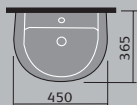

# cloakrooms & ensuites

rimini 53x26cm  
cloakroom basin 1th

rimini 45cm  
cloakroom basin 2th

rimini 45cm  
cloakroom basin 1th

rimini 40cm corner  
basin 1th

wall hung  
toilet

rimini compact toilet  
and seat

sevilla 40.5cm  
cloakroom basin 1th

provence 45cm  
basin 1th

minori 40cm  
basin 1th

rimini corner toilet

wall hung frame

wall hung frame with push plate

- concealed cistern
- front accessible
- dual flush
- cable operated