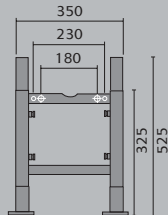

# cloakrooms & ensuites

rimini 53x26cm  
cloakroom basin 1th

rimini 45cm  
cloakroom basin 2th

rimini 45cm  
cloakroom basin 1th

rimini 40cm corner  
basin 1th

wall hung  
toilet

rimini compact toilet  
and seat

sevilla 40.5cm  
cloakroom basin 1th

provence 45cm  
basin 1th

minori 40cm  
basin 1th

rimini corner toilet

wall hung frame

wall hung frame with push plate

- concealed cistern
- front accessible
- dual flush
- cable operated