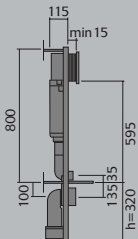

# cloakrooms & ensuites

rimini 53x26cm  
cloakroom basin 1th

rimini 45cm  
cloakroom basin 2th

rimini 45cm  
cloakroom basin 1th

rimini 40cm corner  
basin 1th

wall hung  
toilet

rimini compact toilet  
and seat

sevilla 40.5cm  
cloakroom basin 1th

provence 45cm  
basin 1th

minori 40cm  
basin 1th

rimini corner toilet

wall hung frame

wall hung frame with push plate

- concealed cistern
- front accessible
- dual flush
- cable operated