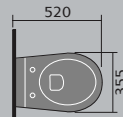

# cloakrooms & ensuites

rimini 53x26cm  
cloakroom basin 1th

rimini 45cm  
cloakroom basin 2th

rimini 45cm  
cloakroom basin 1th

rimini 40cm corner  
basin 1th

wall hung  
toilet

rimini compact toilet  
and seat

sevilla 40.5cm  
cloakroom basin 1th

provence 45cm  
basin 1th

minori 40cm  
basin 1th

rimini corner toilet

wall hung frame

wall hung frame with push plate

- concealed cistern
- front accessible
- dual flush
- cable operated