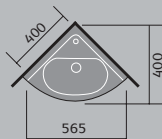

# cloakrooms & ensuites

rimini 53x26cm  
cloakroom basin 1th

rimini 45cm  
cloakroom basin 2th

rimini 45cm  
cloakroom basin 1th

rimini 40cm corner  
basin 1th

wall hung  
toilet

rimini compact toilet  
and seat

sevilla 40.5cm  
cloakroom basin 1th

provence 45cm  
basin 1th

minori 40cm  
basin 1th

rimini corner toilet

wall hung frame

wall hung frame with push plate

- concealed cistern
- front accessible
- dual flush
- cable operated