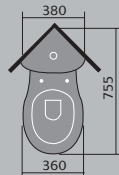

# cloakrooms & ensuites

rimini 53x26cm  
cloakroom basin 1th

rimini 45cm  
cloakroom basin 2th

rimini 45cm  
cloakroom basin 1th

rimini 40cm corner  
basin 1th

wall hung  
toilet

rimini compact toilet  
and seat

sevilla 40.5cm  
cloakroom basin 1th

provence 45cm  
basin 1th

minori 40cm  
basin 1th

rimini corner toilet

wall hung frame

wall hung frame with push plate

- concealed cistern
- front accessible
- dual flush
- cable operated