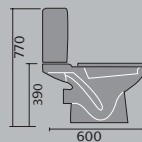

# cloakrooms & ensuites

rimini 53x26cm  
cloakroom basin 1th

rimini 45cm  
cloakroom basin 2th

rimini 45cm  
cloakroom basin 1th

rimini 40cm corner  
basin 1th

wall hung  
toilet

rimini compact toilet  
and seat

sevilla 40.5cm  
cloakroom basin 1th

provence 45cm  
basin 1th

minori 40cm  
basin 1th

rimini corner toilet

wall hung frame

wall hung frame with push plate

- concealed cistern
- front accessible
- dual flush
- cable operated