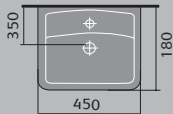

# cloakrooms & ensuites

rimini 53x26cm  
cloakroom basin 1th

rimini 45cm  
cloakroom basin 2th

rimini 45cm  
cloakroom basin 1th

rimini 40cm corner  
basin 1th

wall hung  
toilet

rimini compact toilet  
and seat

sevilla 40.5cm  
cloakroom basin 1th

provence 45cm  
basin 1th

minori 40cm  
basin 1th

rimini corner toilet

wall hung frame

wall hung frame with push plate

- concealed cistern
- front accessible
- dual flush
- cable operated