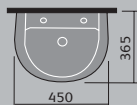

# cloakrooms & ensuites

rimini 53x26cm  
cloakroom basin 1th

rimini 45cm  
cloakroom basin 2th

rimini 45cm  
cloakroom basin 1th

rimini 40cm corner  
basin 1th

wall hung  
toilet

rimini compact toilet  
and seat

sevilla 40.5cm  
cloakroom basin 1th

provence 45cm  
basin 1th

minori 40cm  
basin 1th

rimini corner toilet

wall hung frame

wall hung frame with push plate

- concealed cistern
- front accessible
- dual flush
- cable operated