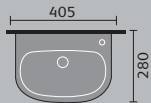

# cloakrooms & ensuites

rimini 53x26cm  
cloakroom basin 1th

rimini 45cm  
cloakroom basin 2th

rimini 45cm  
cloakroom basin 1th

rimini 40cm corner  
basin 1th

wall hung  
toilet

rimini compact toilet  
and seat

sevilla 40.5cm  
cloakroom basin 1th

provence 45cm  
basin 1th

minori 40cm  
basin 1th

rimini corner toilet

wall hung frame

wall hung frame with push plate

- concealed cistern
- front accessible
- dual flush
- cable operated